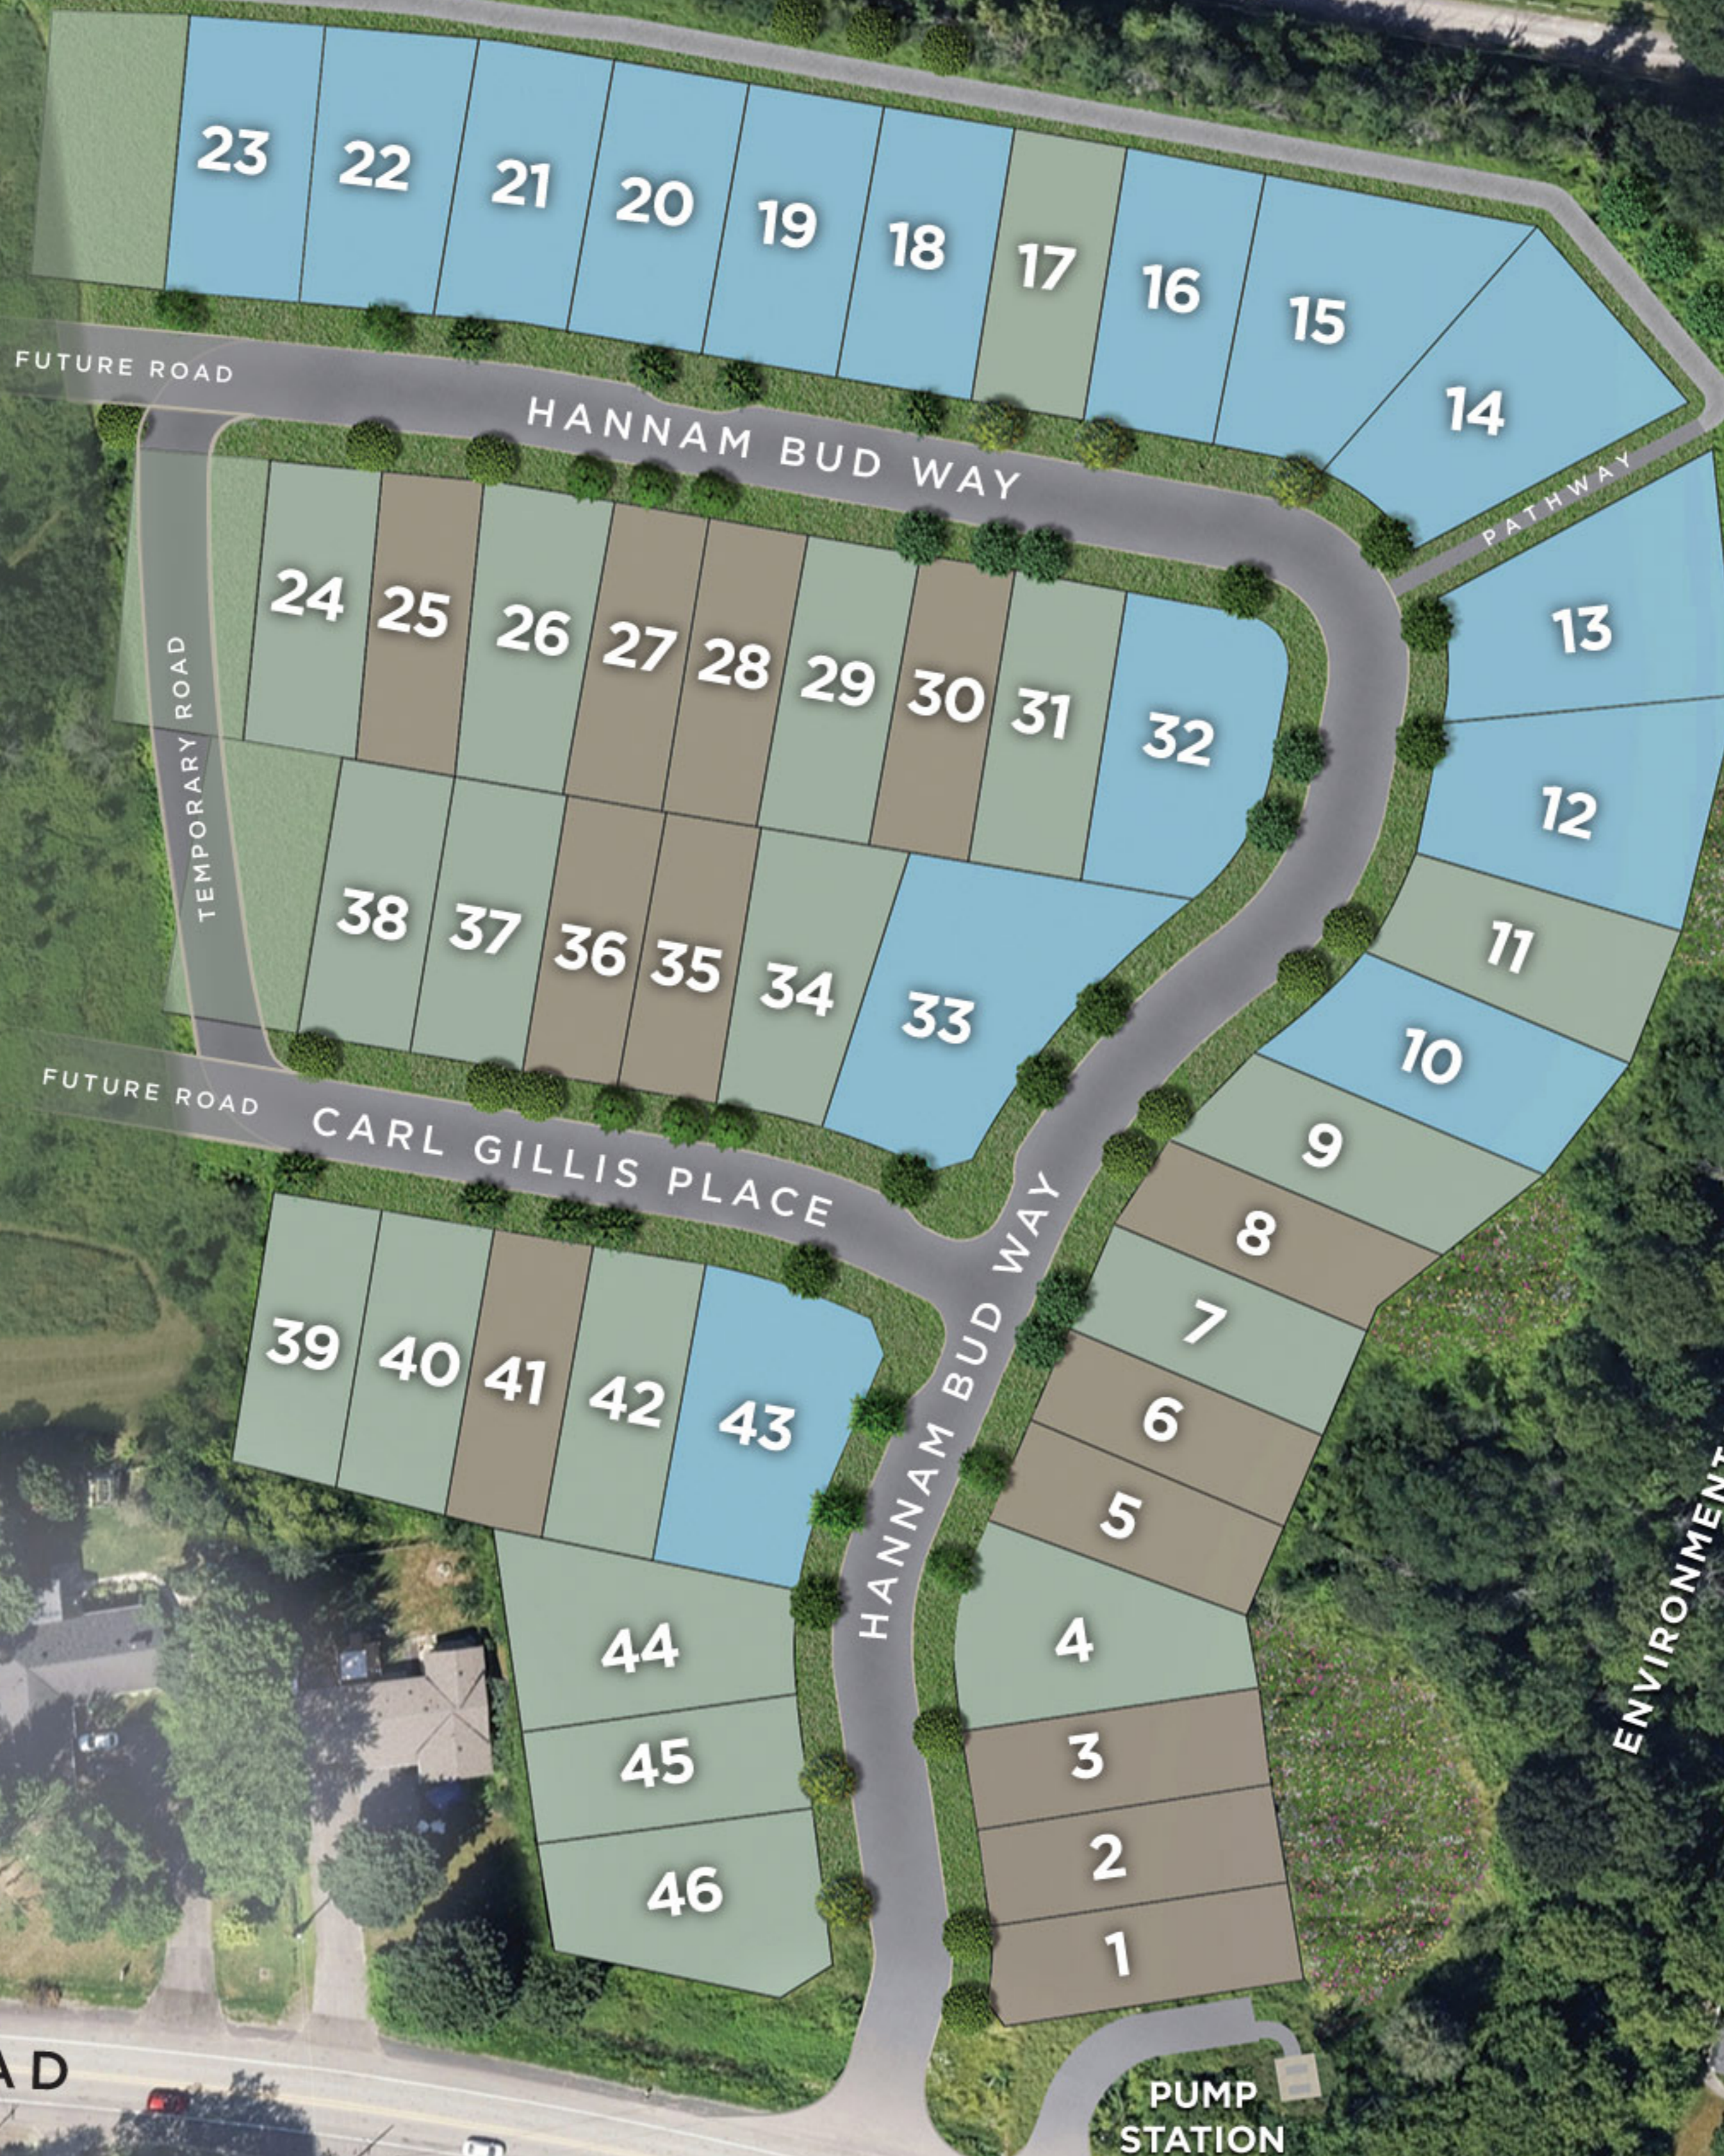

RIDEAU RIVER

LONG ISLAND
RECREATIONAL &
CONFERENCE
CENTRE

RCMP
CAMP

FUTURE ROAD

HANNAM BUD WAY

PATHWAY

TEMPORARY ROAD

FUTURE ROAD

CARL GILLIS PLACE

HANNAM BUD WAY

ENVIRONMENTALLY PROTECTED LAND WITH RAVINE

PUMP
STATION

RIVER ROAD