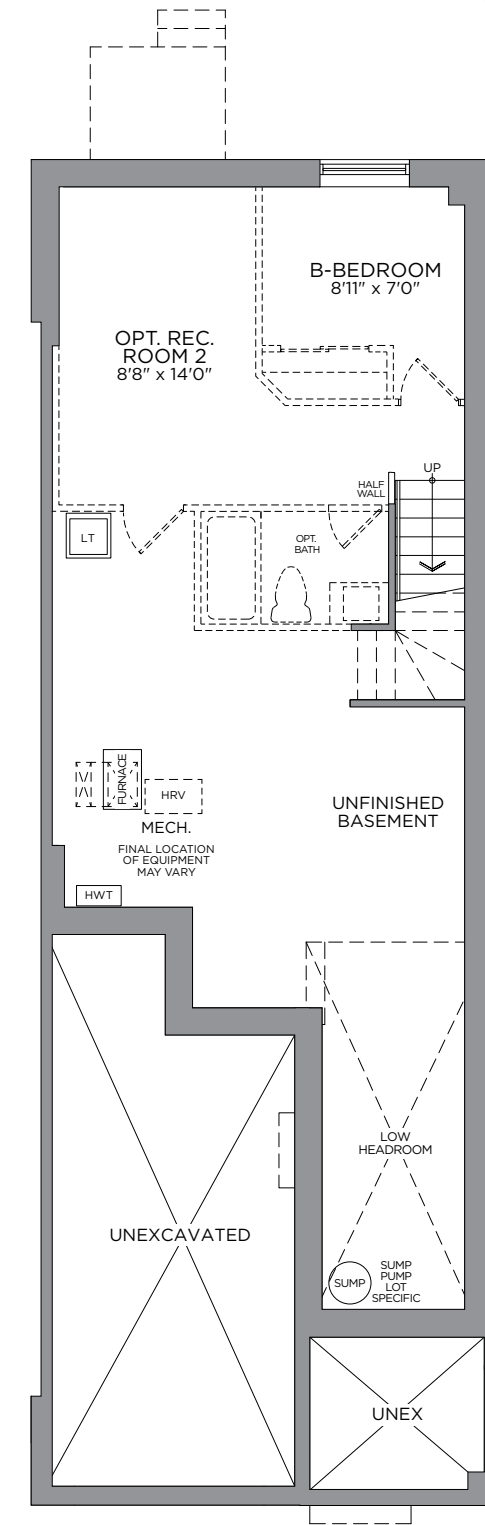

THE WYATT
4 BEDROOM ~ 1,924 SQ. FT.

**MODERN
TOWNS**

ELEVATION M

ARTIST'S CONCEPT

MODERN TOWNS

THE WYATT ~ 1,924 SQ. FT.

2,232 SQ. FT. with Optional Finished Basement Recreation Room
 2,232 SQ. FT. with Optional Finished Basement Recreation Room 2 & B-Bedroom

ELEVATION M

**OPT. FINISHED
 BASEMENT
 BATHROOM**

* Total square footage includes finished basement landing. ** Front window and porch sizing/locations vary based on elevations, see agent for detailed drawings. Prices, dimensions and specifications are subject to change without notice. All renderings are artist's concept. E. & O.E. March 2026.