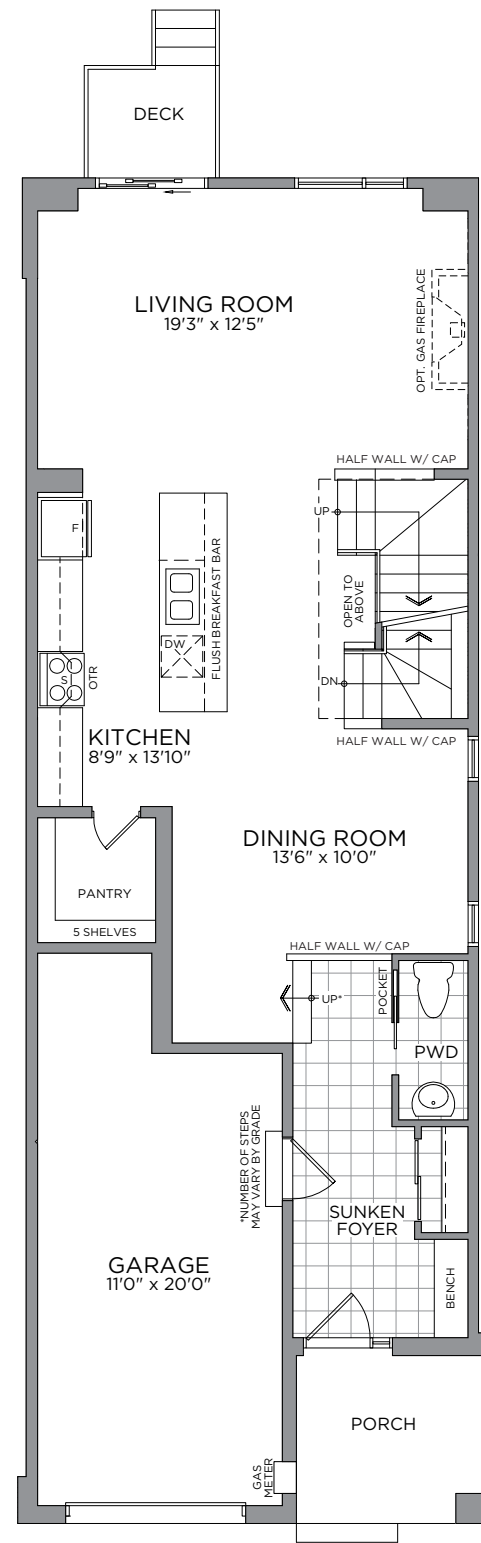

THE WYATT
4 BEDROOM ~ 1,924 SQ. FT.

**MODERN
TOWNS**

ELEVATION M

ARTIST'S CONCEPT

MODERN TOWNS

THE WYATT ~ 1,924 SQ. FT.

2,232 SQ. FT. with Optional Finished Basement Recreation Room
 2,232 SQ. FT. with Optional Finished Basement Recreation Room 2 & B-Bedroom

ELEVATION M

**OPT. FINISHED
 BASEMENT
 BATHROOM**

* Total square footage includes finished basement landing. ** Front window and porch sizing/locations vary based on elevations, see agent for detailed drawings. Prices, dimensions and specifications are subject to change without notice. All renderings are artist's concept. E. & O.E. March 2026.