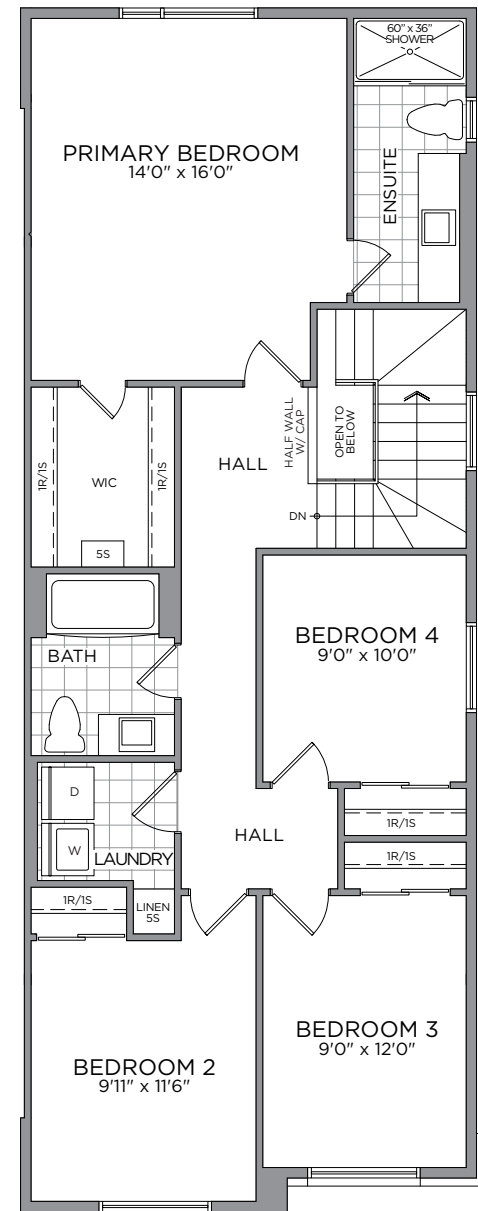

THE WYATT
4 BEDROOM ~ 1,924 SQ. FT.

**MODERN
TOWNS**

ELEVATION M

ARTIST'S CONCEPT

MODERN TOWNS

THE WYATT ~ 1,924 SQ. FT.

2,232 SQ. FT. with Optional Finished Basement Recreation Room
 2,232 SQ. FT. with Optional Finished Basement Recreation Room 2 & B-Bedroom

ELEVATION M

**OPT. FINISHED
 BASEMENT
 BATHROOM**

* Total square footage includes finished basement landing. ** Front window and porch sizing/locations vary based on elevations, see agent for detailed drawings. Prices, dimensions and specifications are subject to change without notice. All renderings are artist's concept. E. & O.E. March 2026.