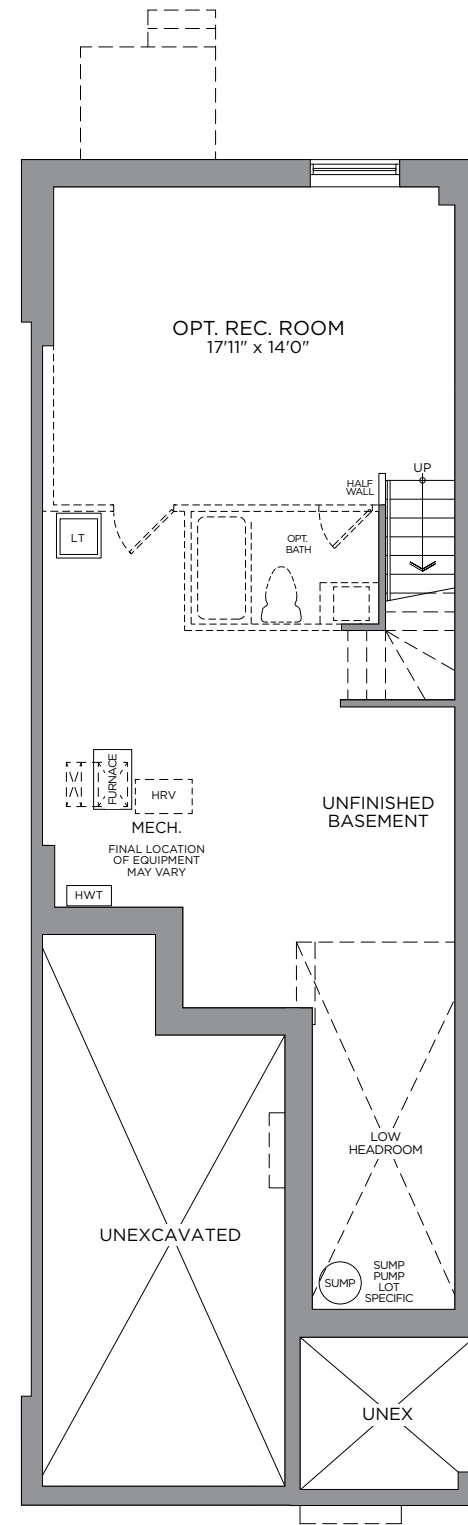

THE WYATT
4 BEDROOM ~ 1,924 SQ. FT.

**MODERN
TOWNS**

ELEVATION M

ARTIST'S CONCEPT

MODERN TOWNS

THE WYATT ~ 1,924 SQ. FT.

2,232 SQ. FT. with Optional Finished Basement Recreation Room
 2,232 SQ. FT. with Optional Finished Basement Recreation Room 2 & B-Bedroom

ELEVATION M

**OPT. FINISHED
 BASEMENT
 BATHROOM**

* Total square footage includes finished basement landing. ** Front window and porch sizing/locations vary based on elevations, see agent for detailed drawings. Prices, dimensions and specifications are subject to change without notice. All renderings are artist's concept. E. & O.E. March 2026.