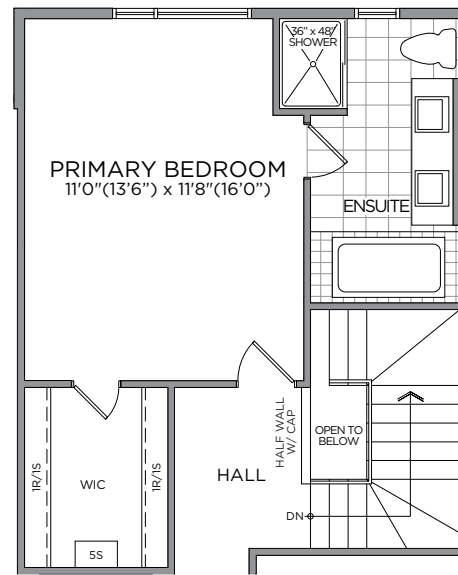

THE WYATT
4 BEDROOM ~ 1,924 SQ. FT.

**MODERN
TOWNS**

ELEVATION M

ARTIST'S CONCEPT

MODERN TOWNS

THE WYATT ~ 1,924 SQ. FT.

2,232 SQ. FT. with Optional Finished Basement Recreation Room
 2,232 SQ. FT. with Optional Finished Basement Recreation Room 2 & B-Bedroom

ELEVATION M

**OPT. FINISHED
 BASEMENT
 BATHROOM**

* Total square footage includes finished basement landing. ** Front window and porch sizing/locations vary based on elevations, see agent for detailed drawings. Prices, dimensions and specifications are subject to change without notice. All renderings are artist's concept. E. & O.E. March 2026.