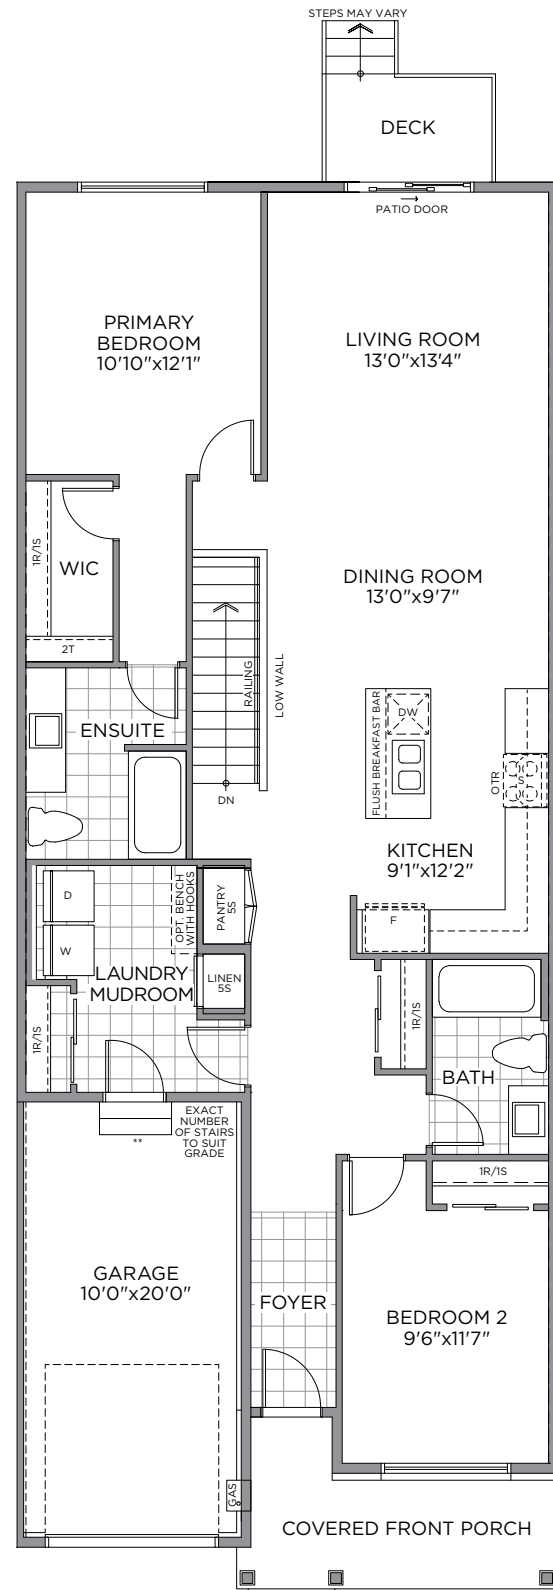

**THE LOUIE**  
2 BEDROOM ~ 1,326 SQ. FT.\*

**BUNGALOW  
TOWNS**

# THE LOUIE ~ 1,326 SQ. FT.\*

WITH OPTIONAL FINISHED BASEMENT REC. ROOM ~ 1,771 SQ. FT.  
WITH OPTIONAL FINISHED BASEMENT ~ 1,844 SQ. FT.

ELEVATION T

Front window & porch sizing/locations vary based on elevations, see agent for detailed drawings. \*Total square footage includes basement landing. Prices, dimensions and specifications are subject to change without notice. All renderings are artist's concept. E. & O. E. March 2026.