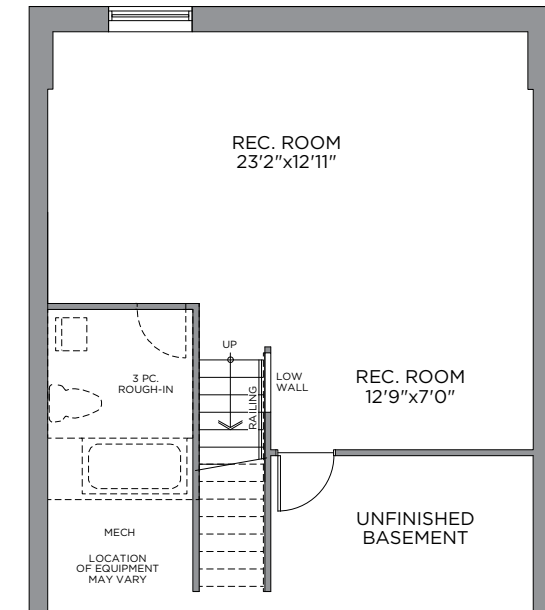

**THE LOUIE**  
2 BEDROOM ~ 1,326 SQ. FT.\*

**BUNGALOW  
TOWNS**

# THE LOUIE ~ 1,326 SQ. FT.\*

WITH OPTIONAL FINISHED BASEMENT REC. ROOM ~ 1,771 SQ. FT.  
WITH OPTIONAL FINISHED BASEMENT ~ 1,844 SQ. FT.

ELEVATION T

Front window & porch sizing/locations vary based on elevations, see agent for detailed drawings. \*Total square footage includes basement landing. Prices, dimensions and specifications are subject to change without notice. All renderings are artist's concept. E. & O. E. March 2026.