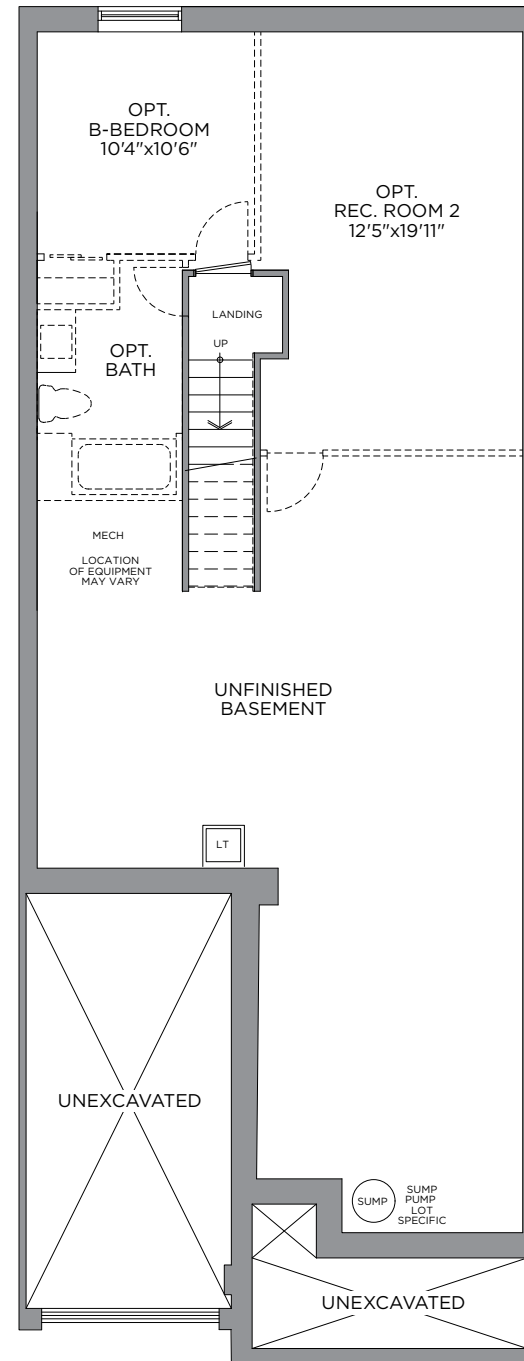

**THE LOUIE**  
2 BEDROOM ~ 1,326 SQ. FT.\*

**BUNGALOW  
TOWNS**

# THE LOUIE ~ 1,326 SQ. FT.\*

WITH OPTIONAL FINISHED BASEMENT REC. ROOM ~ 1,771 SQ. FT.  
WITH OPTIONAL FINISHED BASEMENT ~ 1,844 SQ. FT.

ELEVATION T

Front window & porch sizing/locations vary based on elevations, see agent for detailed drawings. \*Total square footage includes basement landing. Prices, dimensions and specifications are subject to change without notice. All renderings are artist's concept. E. & O. E. March 2026.