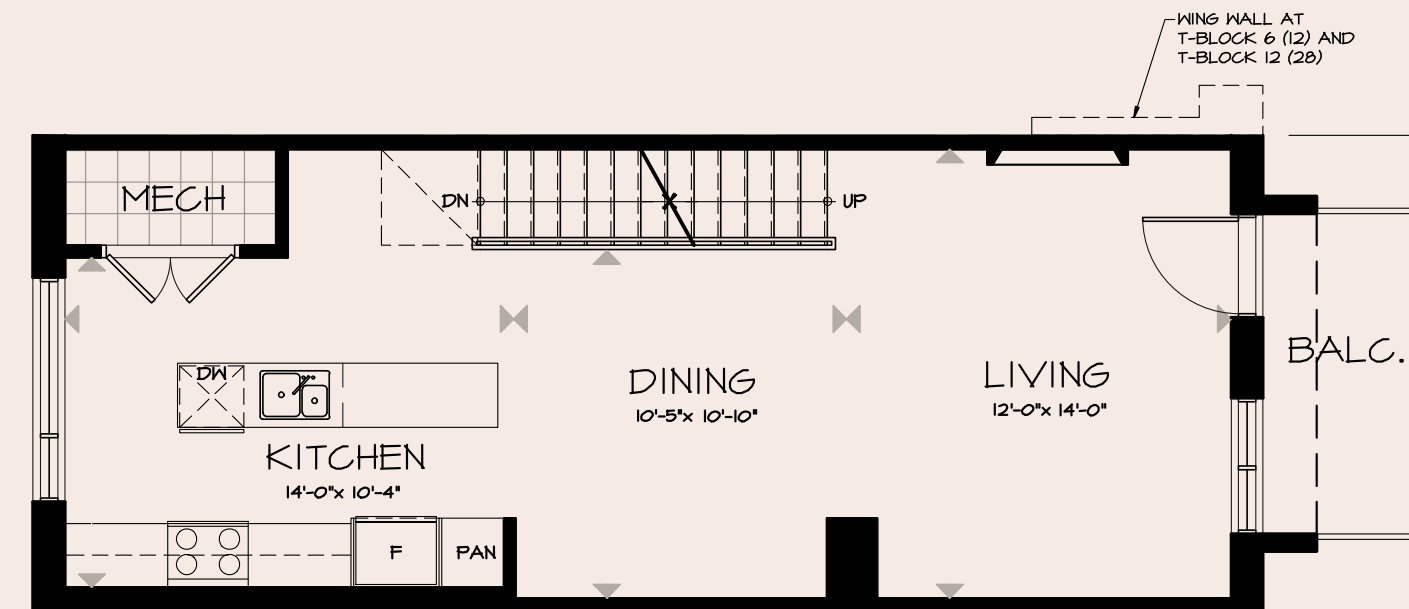

eQ Design Team

PATTERSON

FORECOURT
COLLECTION AT GREYSTONE

PATTERSON

LOT T12 -28

↖ ↗
SQ.FT 1,340 SQ. FT.
↙ ↘

2

2.5

FORECOURT
COLLECTION AT GREYSTONE

Plans and specifications subject to change without notice. Actual usable floor space may vary from the stated floor area. Renderings are artist's concept. Bulkheads and Box Outs may be Required as Chases for Plumbing and Mechanical. See Sales Representative for more details. E. & O. E.