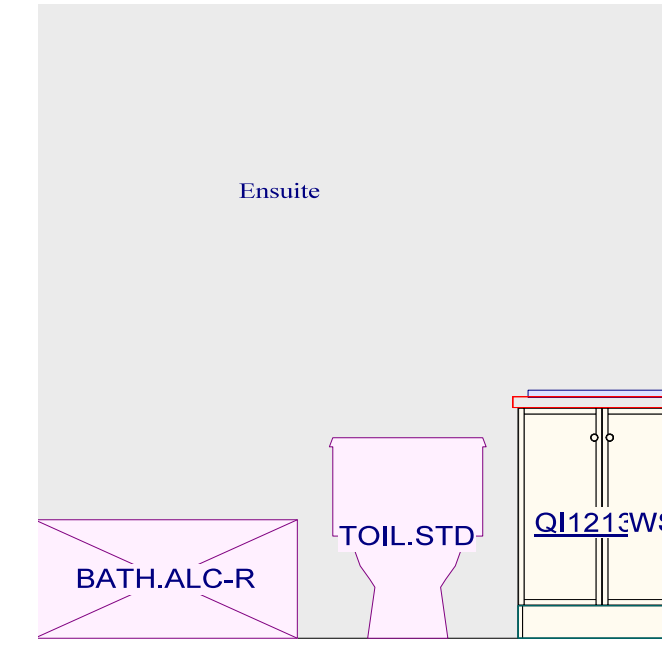

Trim Package
Trim Package #5

ENSUITE

Cabinetry
Yuro Walnut Sesame

Flooring
Centura 12x24 Pietra Stone Sand

Shower Wall Tile
Centura 2.5x8 La Riviera Wheat -
Vertically Stacked

Countertop
Hanstone Tahitian Cream Leathered