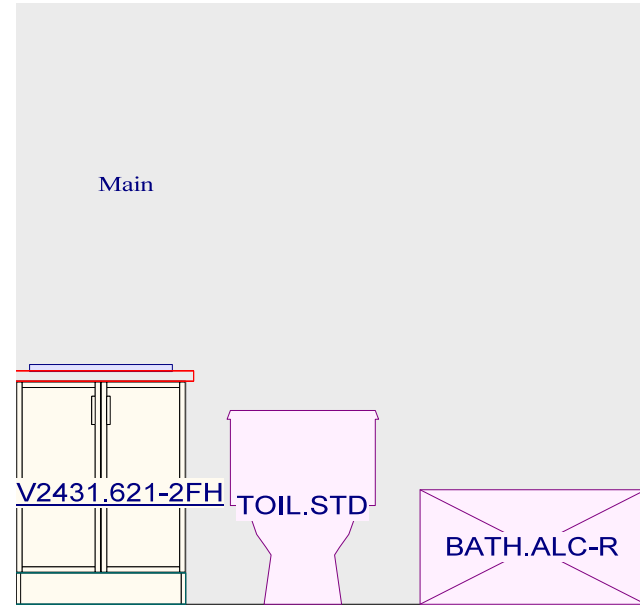

MAIN BATH

Cabinetry
Yuro Walnut Sesame