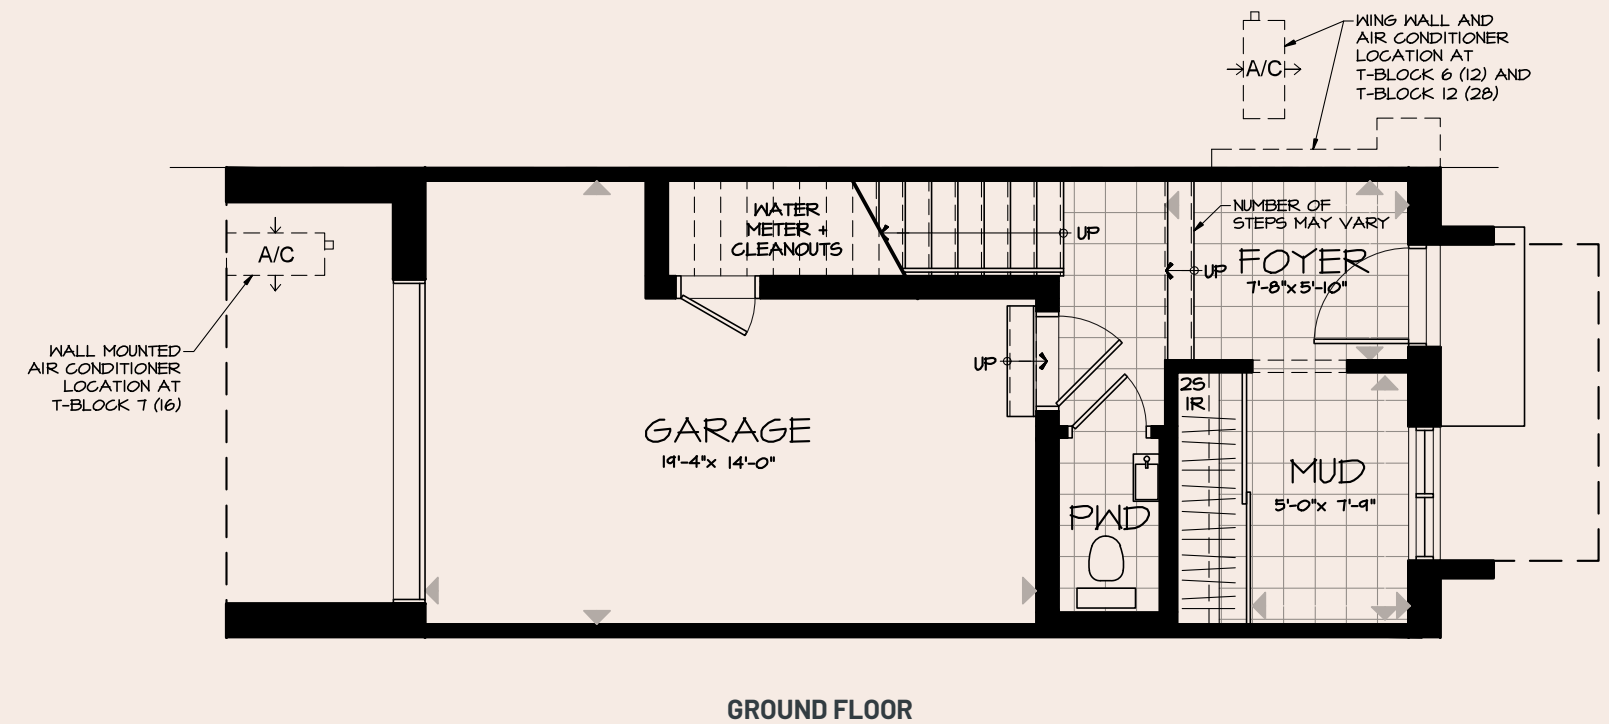

eQ Design Team

PATTERSON

FORECOURT
COLLECTION AT GREYSTONE

PATTERSON

LOT T12 -28

↖ ↗
SQ.FT 1,340 SQ. FT.
↙ ↘

2

2.5