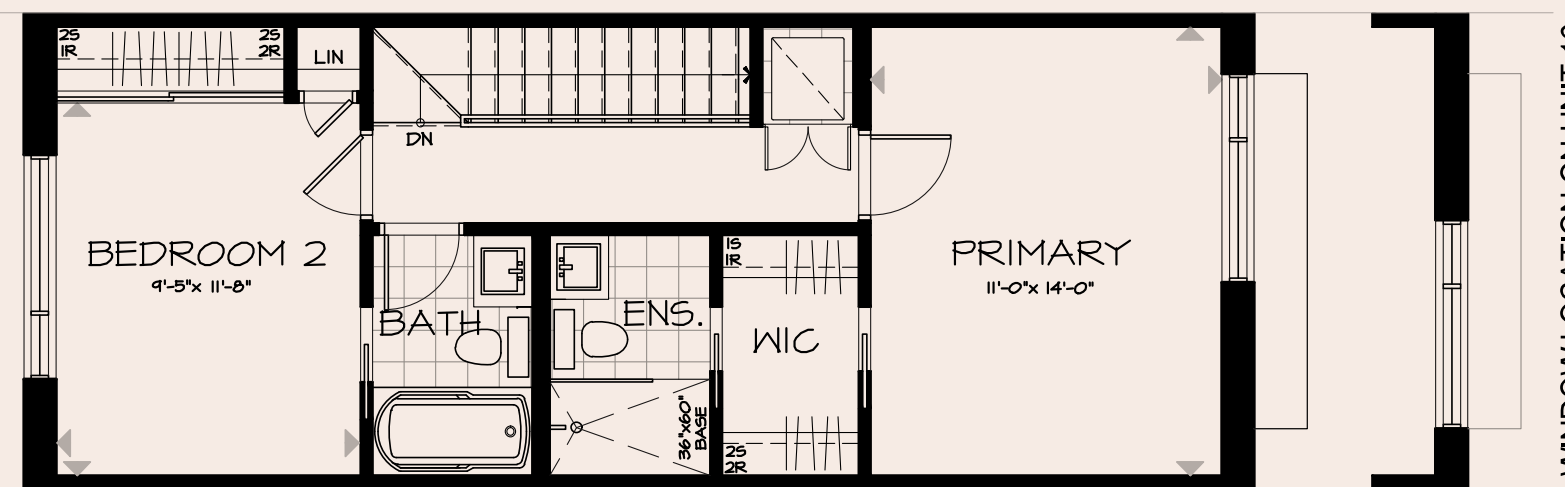

PATTERSON

LOT T12 -28

↖ ↗
SQ.FT 1,340 SQ. FT.
↙ ↘

2

2.5

FORECOURT
COLLECTION AT GREYSTONE

Plans and specifications subject to change without notice. Actual usable floor space may vary from the stated floor area. Renderings are artist's concept. Bulkheads and Box Outs may be Required as Chases for Plumbing and Mechanical. See Sales Representative for more details. E. & O. E.