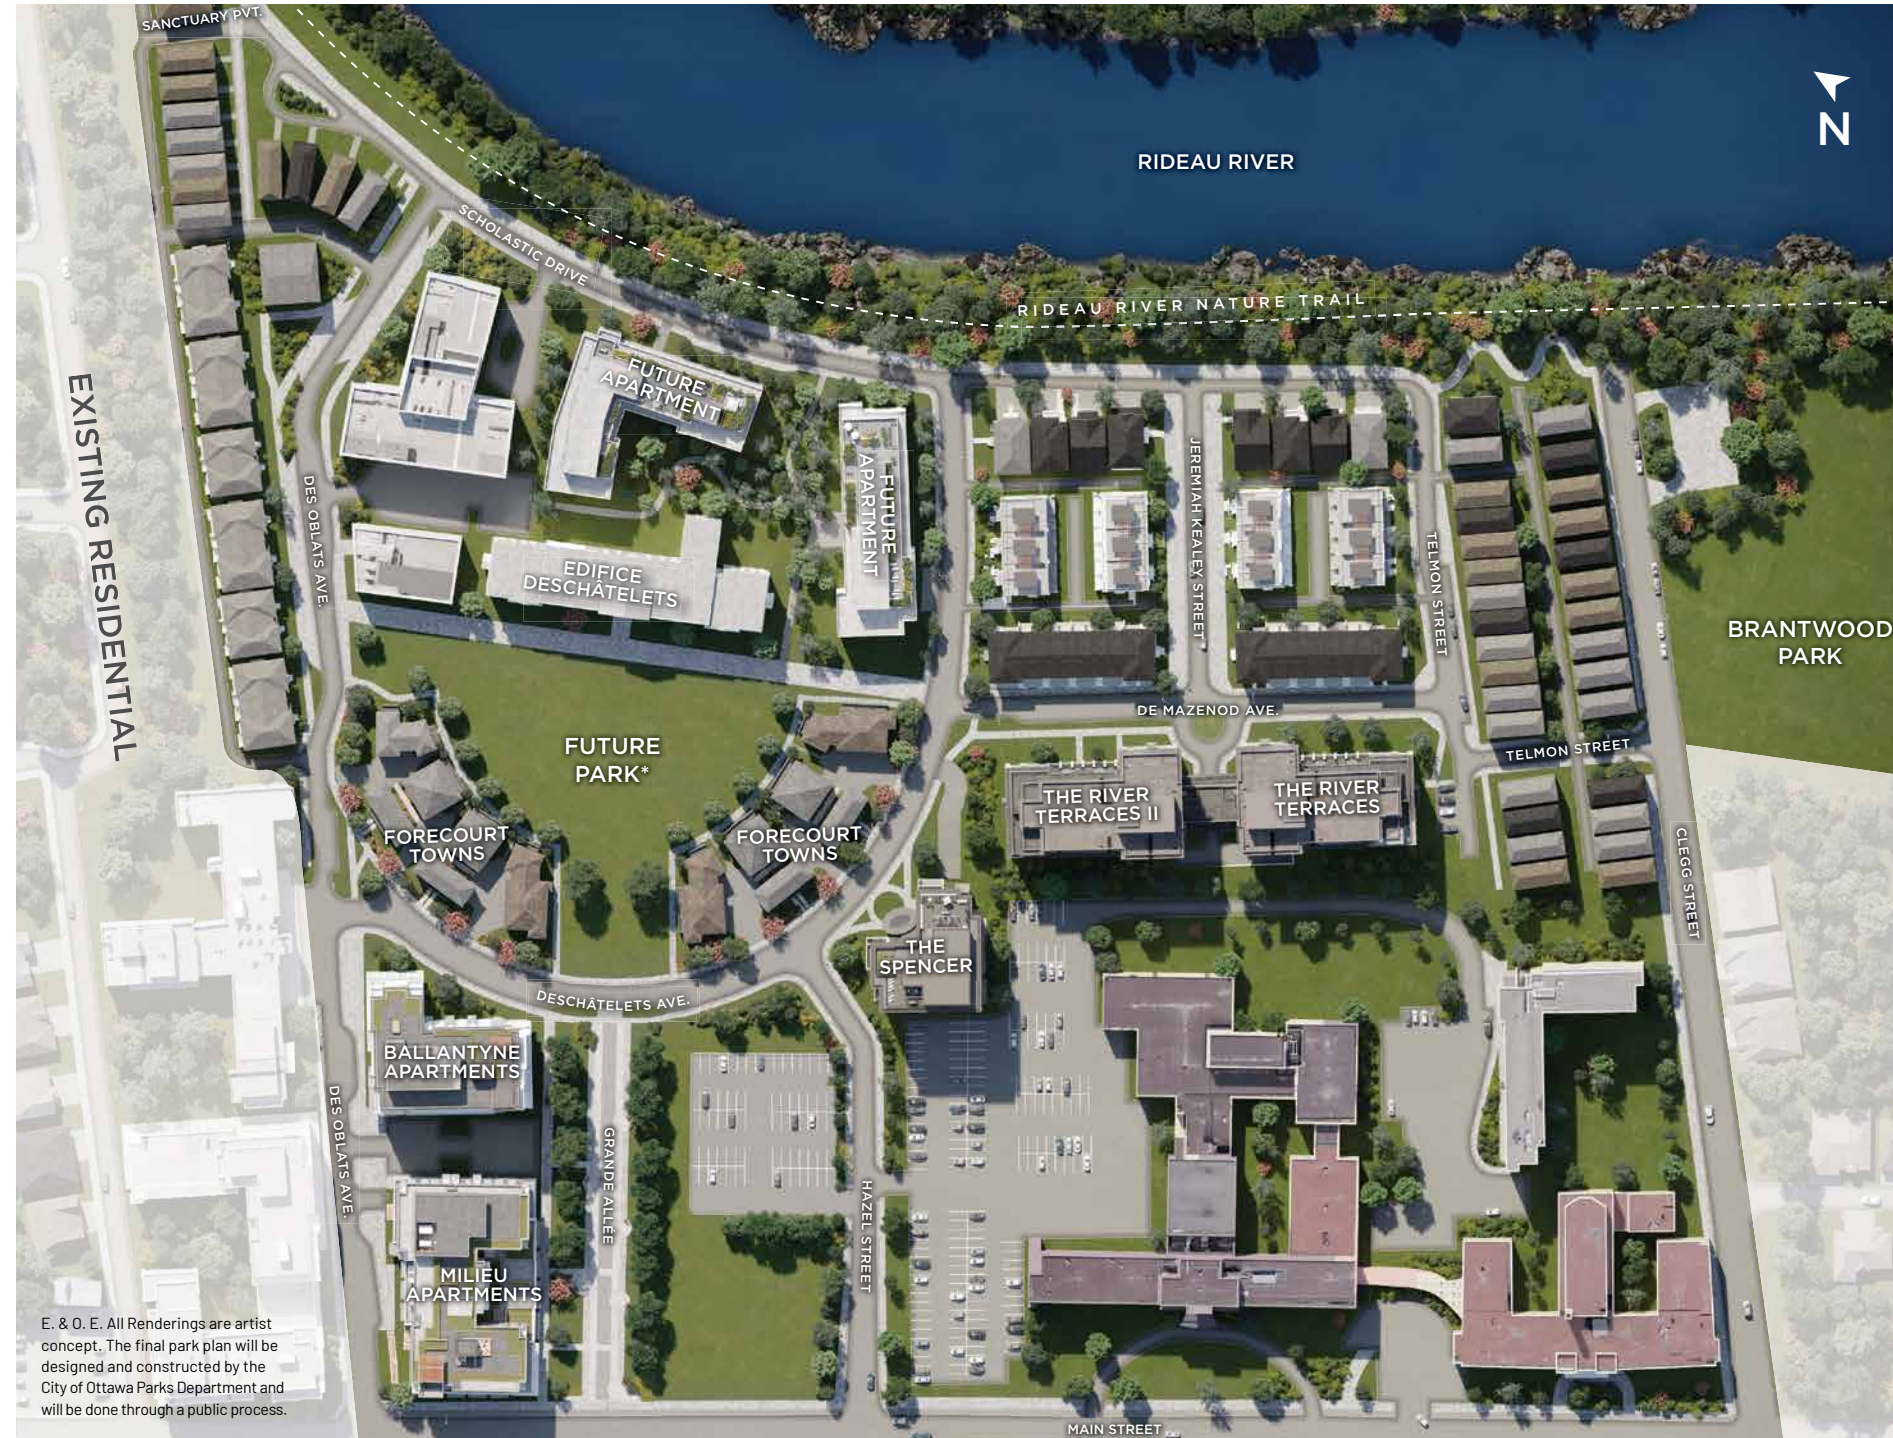

FOR THE
BEST
COMMUNITY
DESIGN