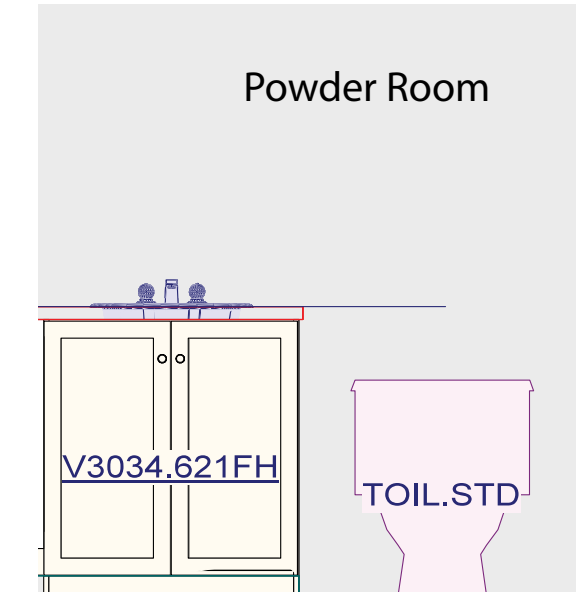

Flooring
12x24 Journey Cumbria

Shower/Tub Wall Tile
Euro 4x16 Pasha Soho Halo Grey Matte - Horizontally Stacked

Countertop
Hanstone Montauk Quartz

POWDER ROOM

Toilet
Proflo Jerrit Toilet

Vanity Sink
Proflo Rectangular Undermount