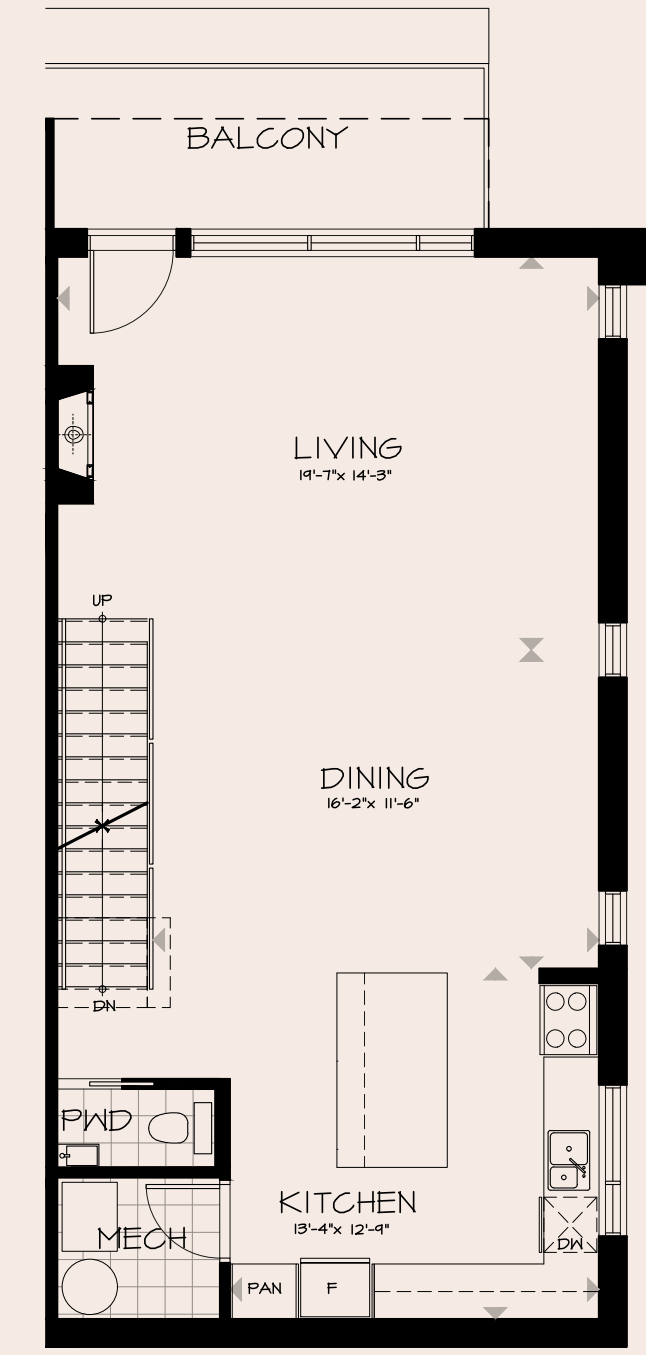

eQ Design Team

BRANTWOOD

FORECOURT
COLLECTION AT GREYSTONE

GROUND FLOOR

BRAANTWOOD

LOT T8 -19

SQ.FT 2,065 SQ. FT.

3

2.5

FORECOURT
COLLECTION AT GREYSTONE

Plans and specifications subject to change without notice. Actual usable floor space may vary from the stated floor area. Renderings are artist's concept. Bulkheads and Box Outs may be Required as Chases for Plumbing and Mechanical. See Sales Representative for more details. E. & O. E.