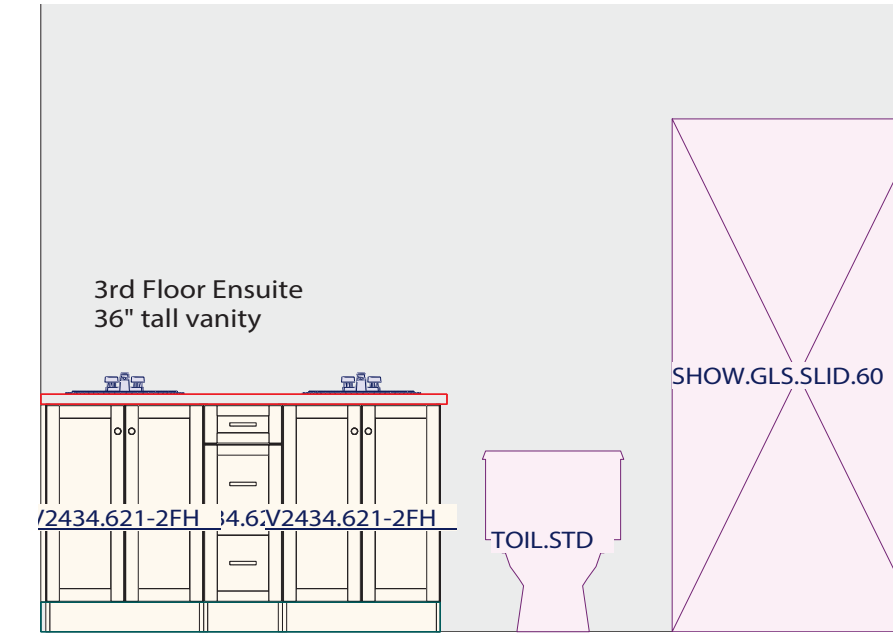

INTERIOR DETAILS

Interior Doors
Madison 1 Panel Interior Doors

Interior Door Hardware
Weiser Halifax Satin Nickel

Interior Paint
Benjamin Moore OC-22 - Calm

Main Entry Tile
12x24 Journey Cumbria

Hardwood Flooring
4" Red Oak Rockport

Trim Package
Trim Package #5

ENSUITE

Cabinetry
Salem Maple Cortado

Flooring
Centura 12x24 Journey Lomonde Natural
1/3 Offset

Shower Wall Tile
Centura 12x24 Journey Lomonde Natural
1/3 Offset

Countertop
Hanstone Montauk Quartz