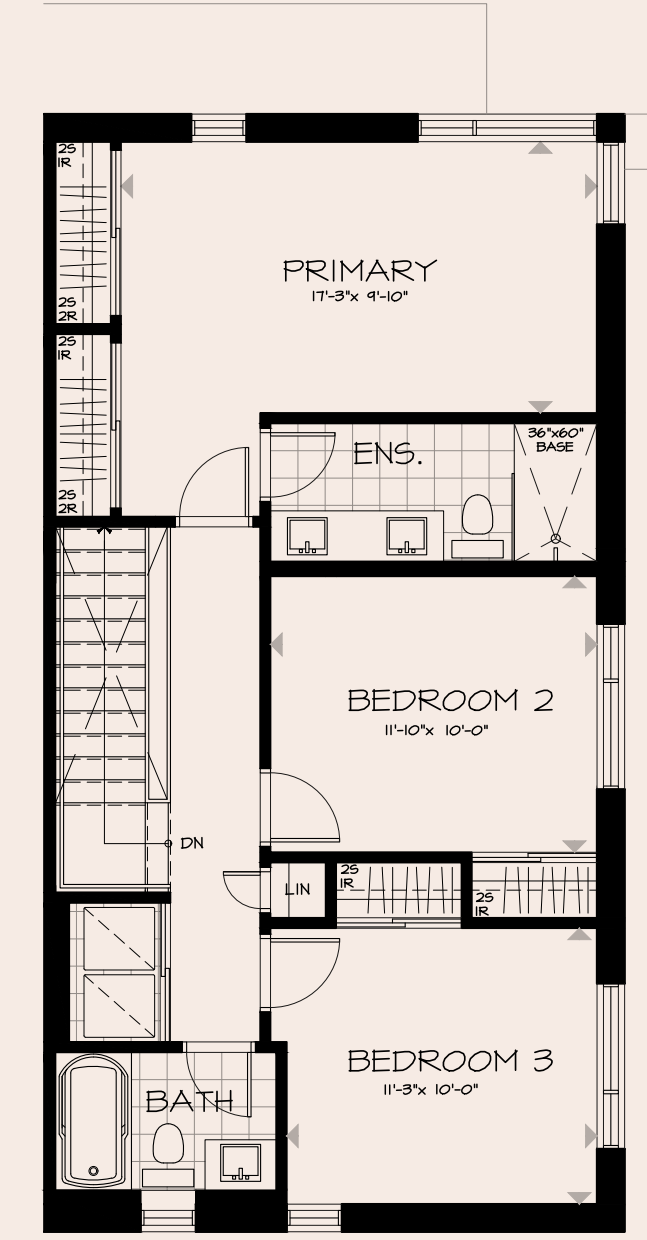

THIRD FLOOR