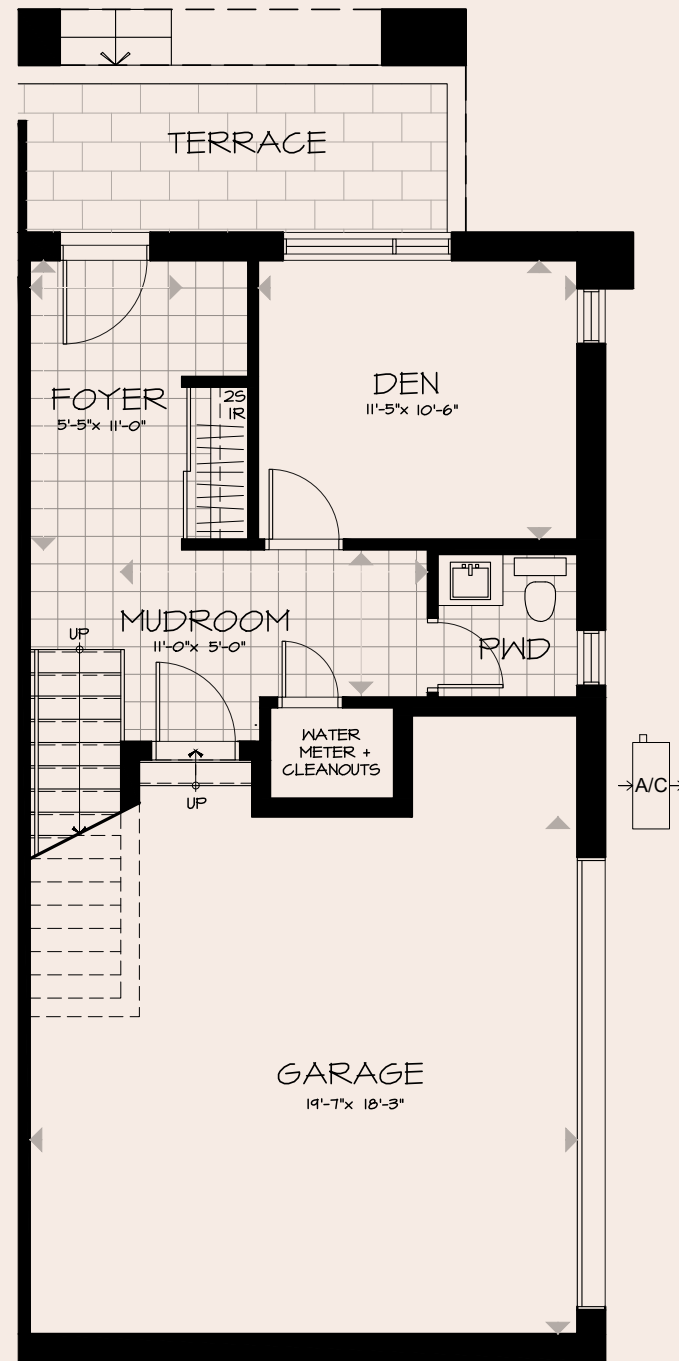

eQ Design Team

BRANTWOOD

FORECOURT
COLLECTION AT GREYSTONE

GROUND FLOOR

BRAANTWOOD

LOT T8 -19

SQ.FT 2,065 SQ. FT.

3