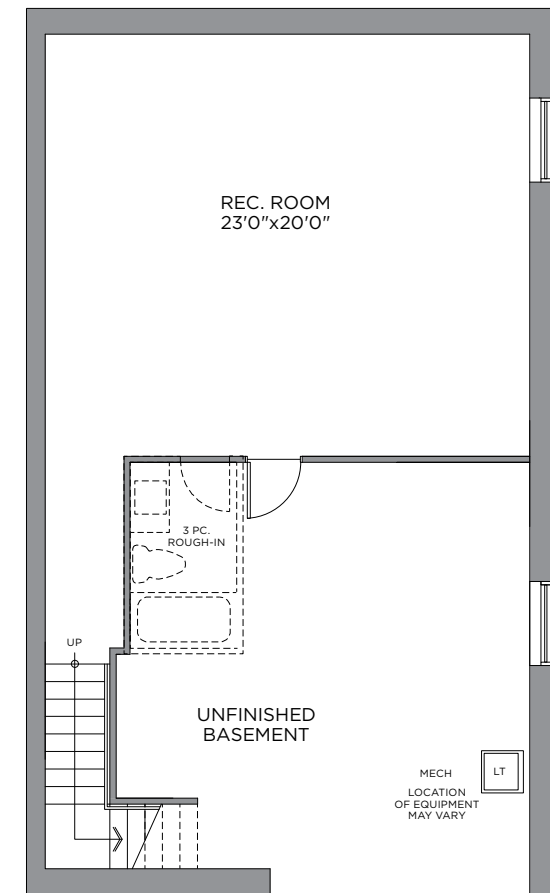

# THE STELLA ~ 1,358 SQ. FT.\*

WITH OPTIONAL FINISHED BASEMENT REC. ROOM - 1,923 SQ. FT.  
WITH OPTIONAL FINISHED BASEMENT -2,131 SQ. FT.

ELEVATION T

STANDARD  
GROUND FLOOR

STANDARD  
BASEMENT PLAN  
OPT. FINISHED BASEMENT  
797 SQ. FT.

OPT. FINISHED  
BASEMENT REC. RM.  
589 SQ. FT.

OPT. FINISHED  
BASEMENT BATHROOM  
+52 SQ. FT.

Front window & porch sizing/locations vary based on elevations, see agent for detailed drawings. \*Total square footage includes basement landing. Prices, dimensions and specifications are subject to change without notice. All renderings are artist's concept. E. & O. E. March 2026.