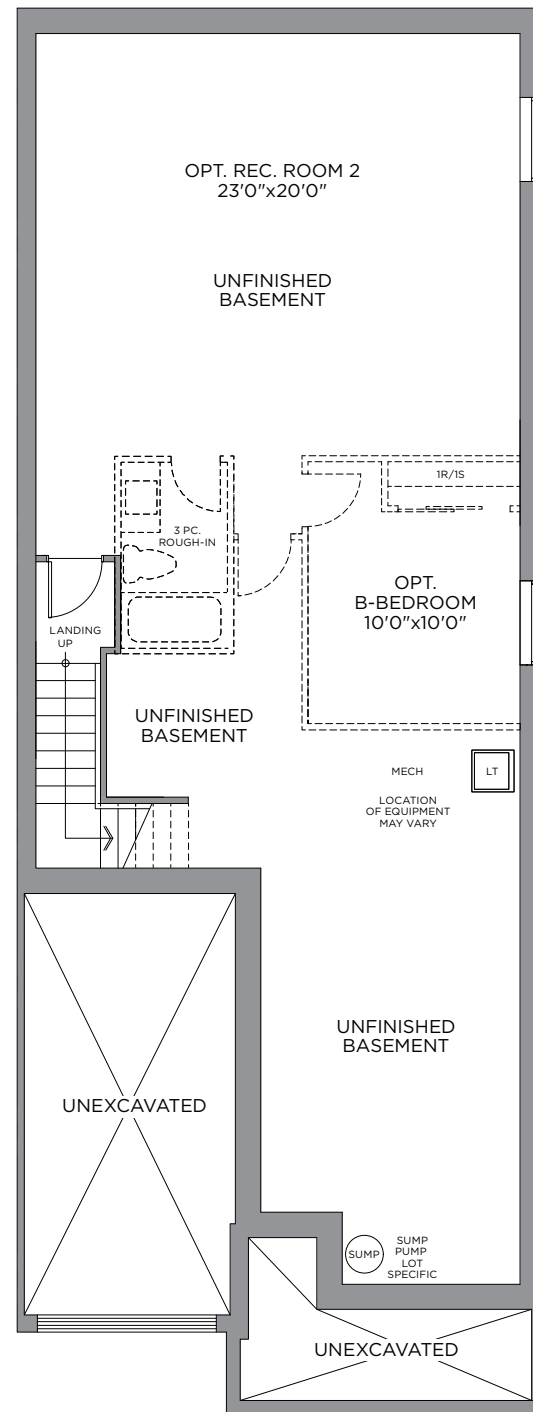

**THE STELLA**  
3 BEDROOM ~ 1,358 SQ. FT.\*

**BUNGALOW  
TOWNS**

ELEVATION T

ARTIST'S CONCEPT

# THE STELLA ~ 1,358 SQ. FT.\*

WITH OPTIONAL FINISHED BASEMENT REC. ROOM - 1,923 SQ. FT.  
WITH OPTIONAL FINISHED BASEMENT -2,131 SQ. FT.

ELEVATION T

STANDARD  
GROUND FLOOR

STANDARD  
BASEMENT PLAN  
OPT. FINISHED BASEMENT  
797 SQ. FT.

OPT. FINISHED  
BASEMENT REC. RM.  
589 SQ. FT.

OPT. FINISHED  
BASEMENT BATHROOM  
+52 SQ. FT.

Front window & porch sizing/locations vary based on elevations, see agent for detailed drawings. \*Total square footage includes basement landing. Prices, dimensions and specifications are subject to change without notice. All renderings are artist's concept. E. & O. E. March 2026.