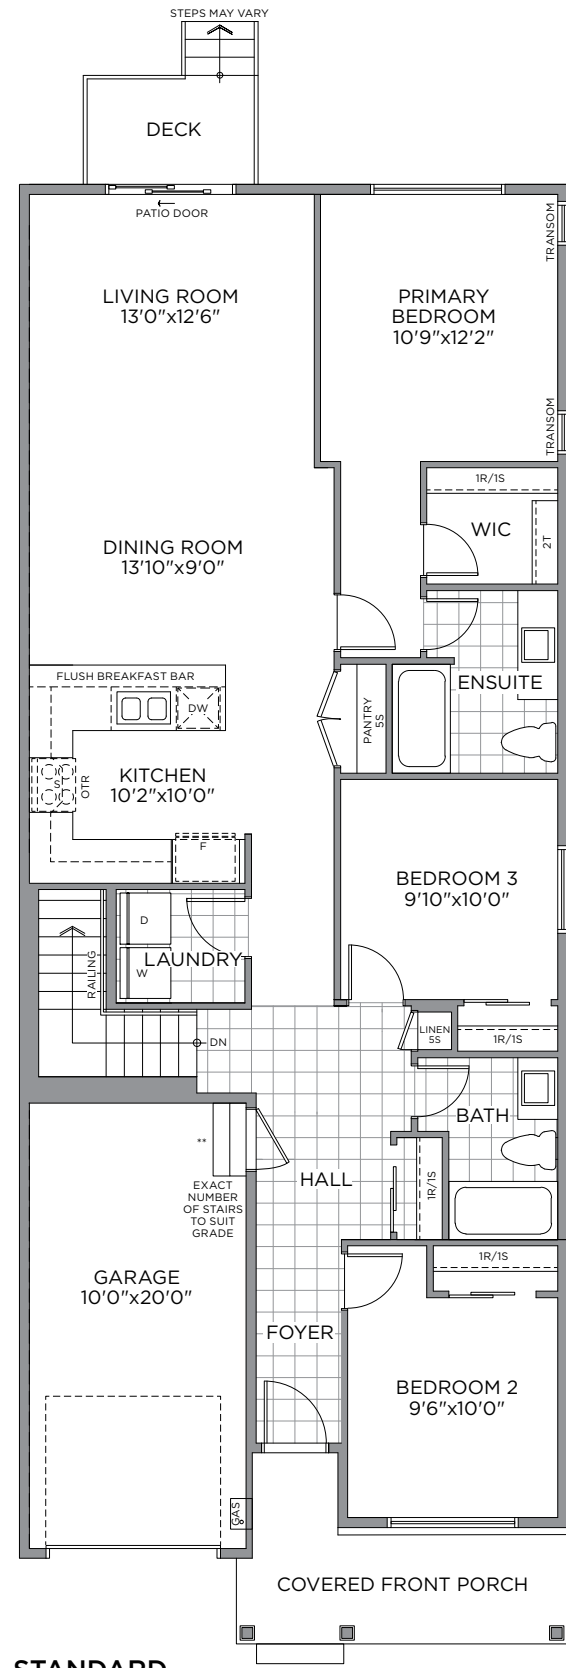

**THE STELLA**  
3 BEDROOM ~ 1,358 SQ. FT.\*

**BUNGALOW  
TOWNS**

ELEVATION T

ARTIST'S CONCEPT

# THE STELLA ~ 1,358 SQ. FT.\*

WITH OPTIONAL FINISHED BASEMENT REC. ROOM - 1,923 SQ. FT.  
WITH OPTIONAL FINISHED BASEMENT -2,131 SQ. FT.

ELEVATION T

STANDARD  
GROUND FLOOR

STANDARD  
BASEMENT PLAN  
OPT. FINISHED BASEMENT  
797 SQ. FT.

OPT. FINISHED  
BASEMENT REC. RM.  
589 SQ. FT.

OPT. FINISHED  
BASEMENT BATHROOM  
+52 SQ. FT.

Front window & porch sizing/locations vary based on elevations, see agent for detailed drawings. \*Total square footage includes basement landing. Prices, dimensions and specifications are subject to change without notice. All renderings are artist's concept. E. & O. E. March 2026.