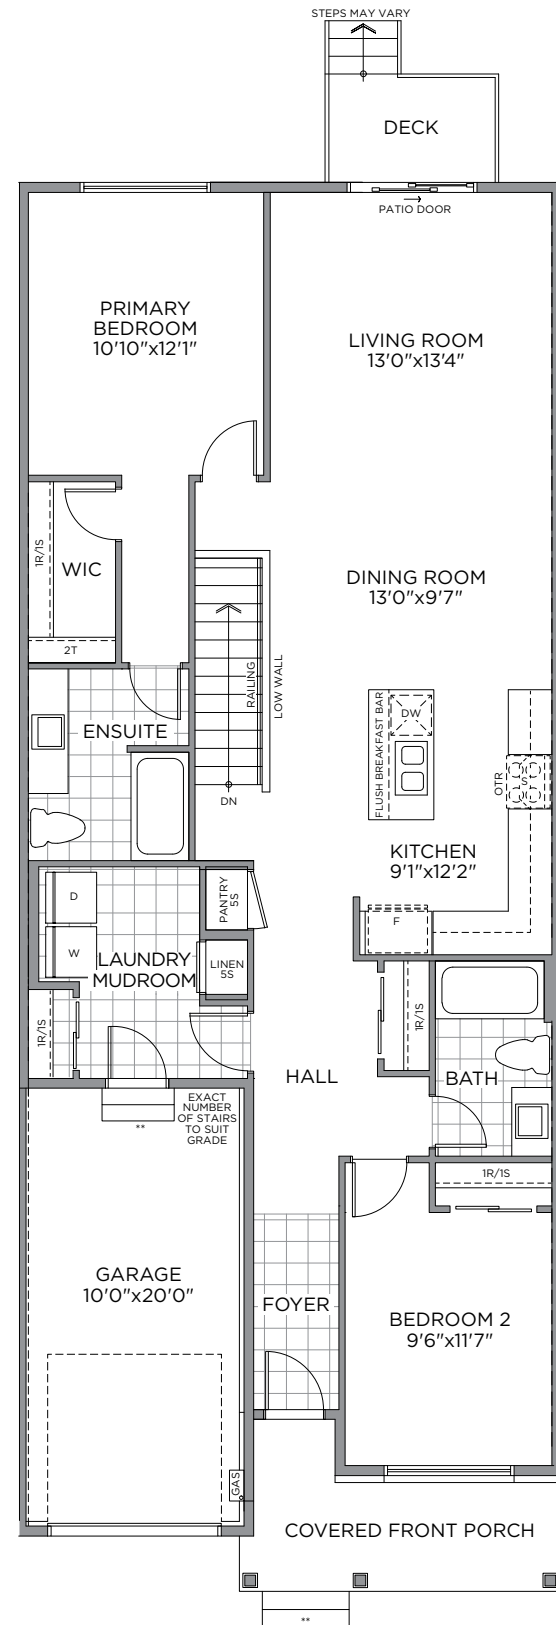

THE LOUIE
2 BEDROOM ~ 1,318 SQ. FT.*

**BUNGALOW
TOWNS**

ELEVATION T

ARTIST'S CONCEPT

THE LOUIE ~ 1,318 SQ. FT.*

WITH OPTIONAL FINISHED BASEMENT REC. ROOM - 1,763 SQ. FT.
WITH OPTIONAL FINISHED BASEMENT - 1,836 SQ. FT.

ELEVATION T

Front window & porch sizing/locations vary based on elevations, see agent for detailed drawings. *Total square footage includes basement landing. Prices, dimensions and specifications are subject to change without notice. All renderings are artist's concept. E. & O. E. May 2026.