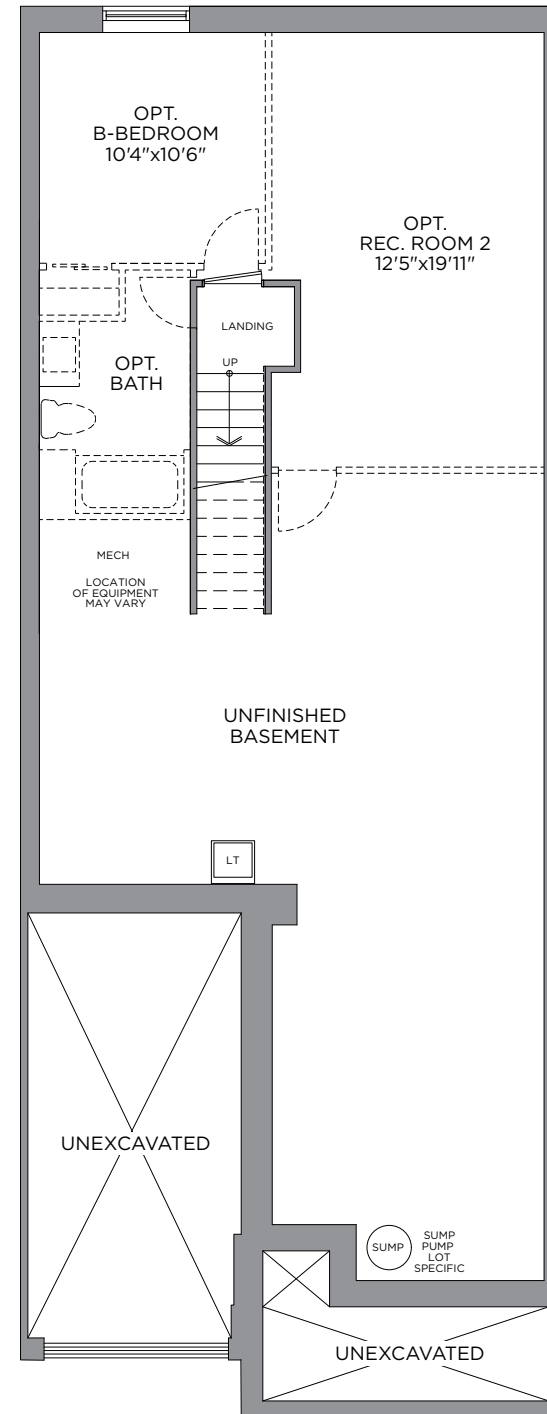

THE LOUIE
2 BEDROOM ~ 1,318 SQ. FT.*

**BUNGALOW
TOWNS**

ELEVATION T

ARTIST'S CONCEPT

THE LOUIE ~ 1,318 SQ. FT.*

WITH OPTIONAL FINISHED BASEMENT REC. ROOM - 1,763 SQ. FT.
WITH OPTIONAL FINISHED BASEMENT - 1,836 SQ. FT.

ELEVATION T

Front window & porch sizing/locations vary based on elevations, see agent for detailed drawings. *Total square footage includes basement landing. Prices, dimensions and specifications are subject to change without notice. All renderings are artist's concept. E. & O. E. May 2026.