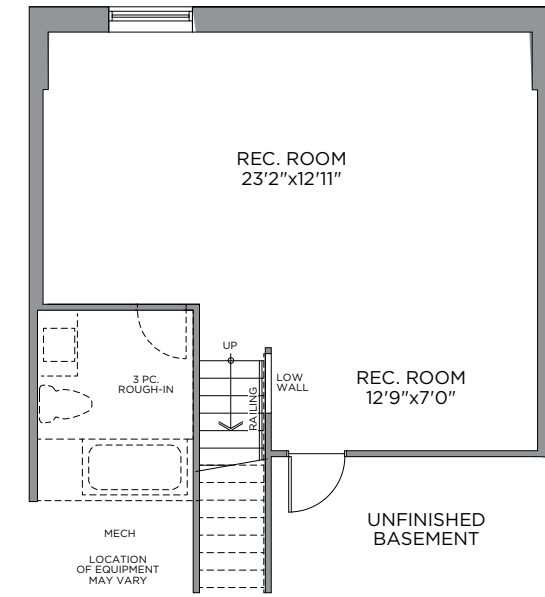

THE LOUIE
2 BEDROOM ~ 1,318 SQ. FT.*

**BUNGALOW
TOWNS**

ELEVATION T

ARTIST'S CONCEPT

THE LOUIE ~ 1,318 SQ. FT.*

WITH OPTIONAL FINISHED BASEMENT REC. ROOM - 1,763 SQ. FT.
WITH OPTIONAL FINISHED BASEMENT - 1,836 SQ. FT.

ELEVATION T

Front window & porch sizing/locations vary based on elevations, see agent for detailed drawings. *Total square footage includes basement landing. Prices, dimensions and specifications are subject to change without notice. All renderings are artist's concept. E. & O. E. May 2026.