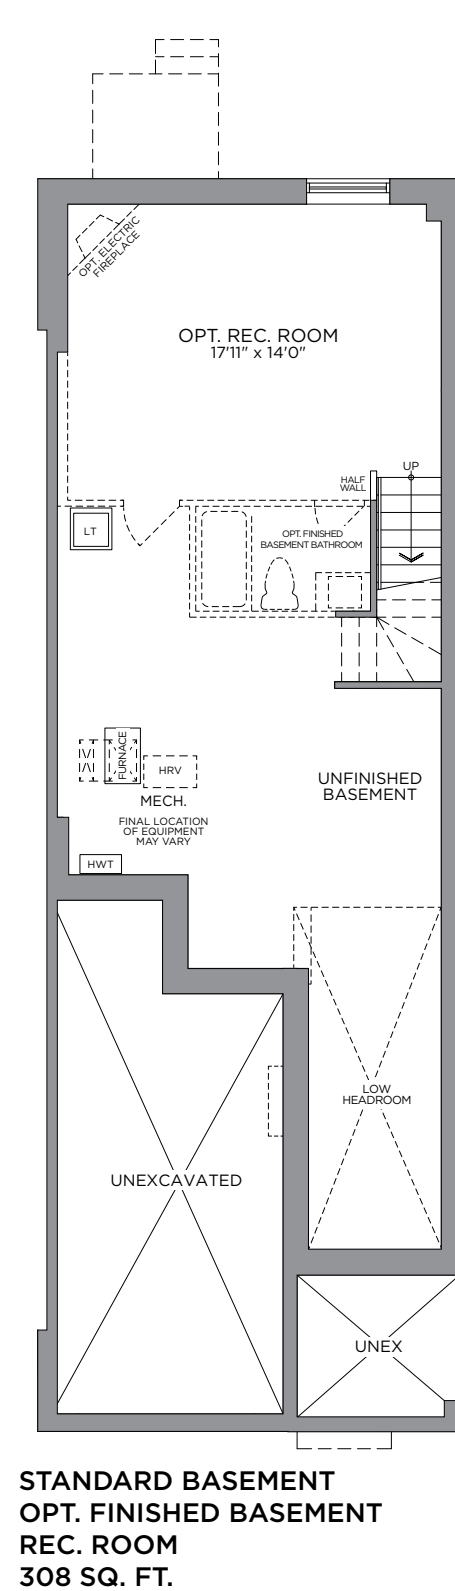

THE WYATT (EC)
4 BEDROOM ~ 1,924 SQ. FT.

**MODERN
TOWNS**

ELEVATION M

ARTIST'S CONCEPT

**MODERN
TOWNS**

THE WYATT (EC) ~ 1,924 SQ. FT.

2,232 SQ. FT. with Optional Finished Basement Recreation Room
2,232 SQ. FT. with Optional Finished Basement Bedroom & Recreation Room 2

*Front window and porch sizing/locations vary based on elevations, see agent for detailed drawings. ** Number of risers to suite final grade. Prices, dimensions and specifications are subject to change without notice. All renderings are artist's concept. E. & O.E. September 2023.