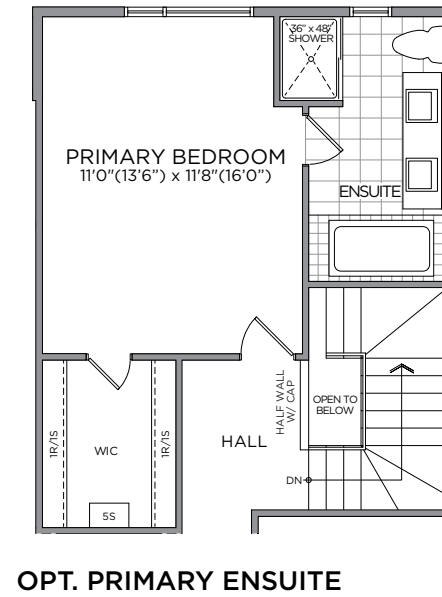

THE WYATT (EC)
4 BEDROOM ~ 1,924 SQ. FT.

**MODERN
TOWNS**

ELEVATION M

ARTIST'S CONCEPT

**MODERN
TOWNS**

THE WYATT (EC) ~ 1,924 SQ. FT.

2,232 SQ. FT. with Optional Finished Basement Recreation Room
2,232 SQ. FT. with Optional Finished Basement Bedroom & Recreation Room 2

*Front window and porch sizing/locations vary based on elevations, see agent for detailed drawings. ** Number of risers to suite final grade. Prices, dimensions and specifications are subject to change without notice. All renderings are artist's concept. E. & O.E. September 2023.