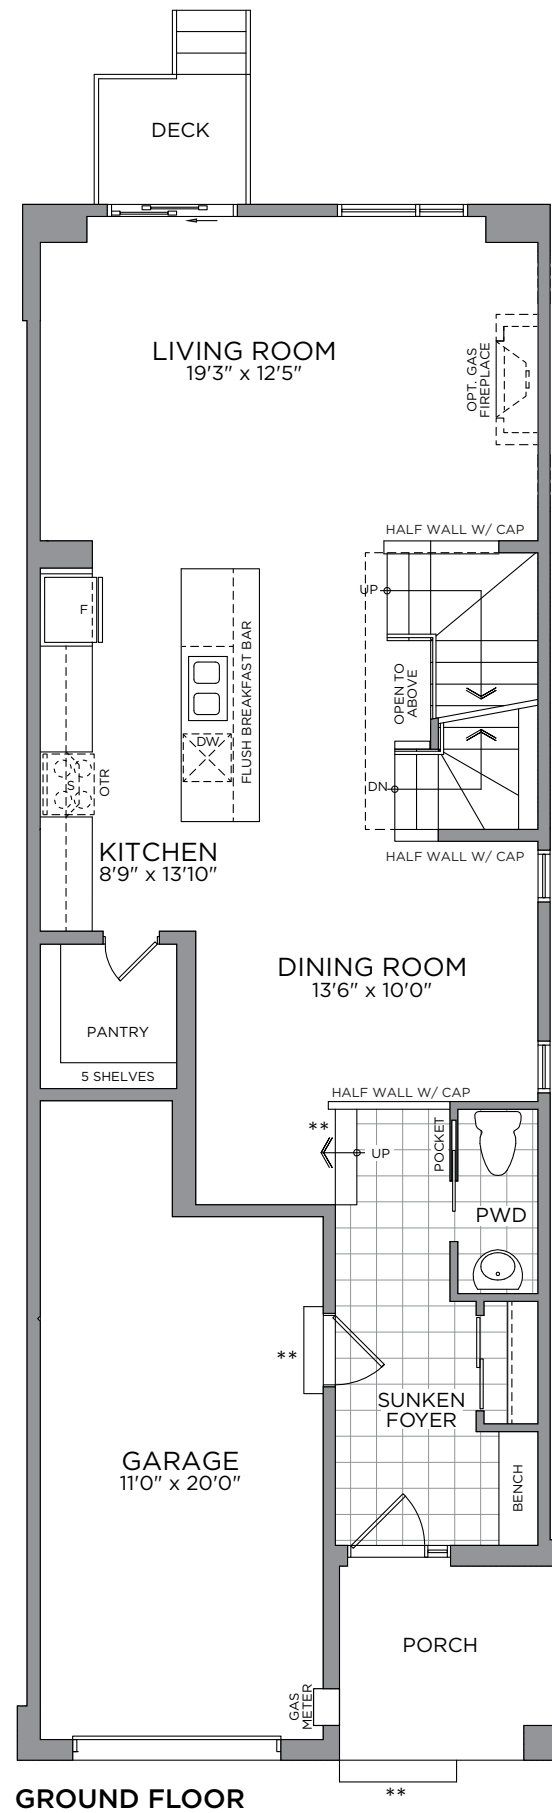

THE WYATT (EC)
4 BEDROOM ~ 1,924 SQ. FT.

**MODERN
TOWNS**

ELEVATION M

ARTIST'S CONCEPT

**MODERN
TOWNS**

THE WYATT (EC) ~ 1,924 SQ. FT.

2,232 SQ. FT. with Optional Finished Basement Recreation Room
2,232 SQ. FT. with Optional Finished Basement Bedroom & Recreation Room 2

*Front window and porch sizing/locations vary based on elevations, see agent for detailed drawings. ** Number of risers to suite final grade. Prices, dimensions and specifications are subject to change without notice. All renderings are artist's concept. E. & O.E. September 2023.