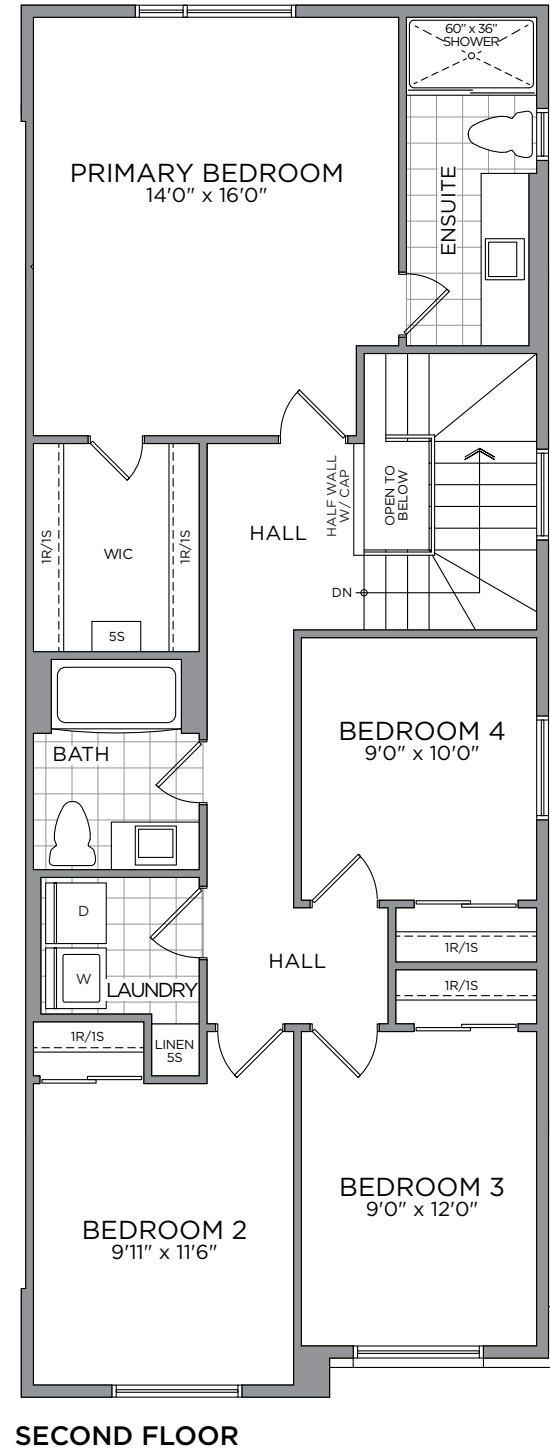

THE WYATT (EC)
4 BEDROOM ~ 1,924 SQ. FT.

**MODERN
TOWNS**

ELEVATION M

ARTIST'S CONCEPT

**MODERN
TOWNS**

THE WYATT (EC) ~ 1,924 SQ. FT.

2,232 SQ. FT. with Optional Finished Basement Recreation Room
2,232 SQ. FT. with Optional Finished Basement Bedroom & Recreation Room 2

*Front window and porch sizing/locations vary based on elevations, see agent for detailed drawings. ** Number of risers to suite final grade. Prices, dimensions and specifications are subject to change without notice. All renderings are artist's concept. E. & O.E. September 2023.