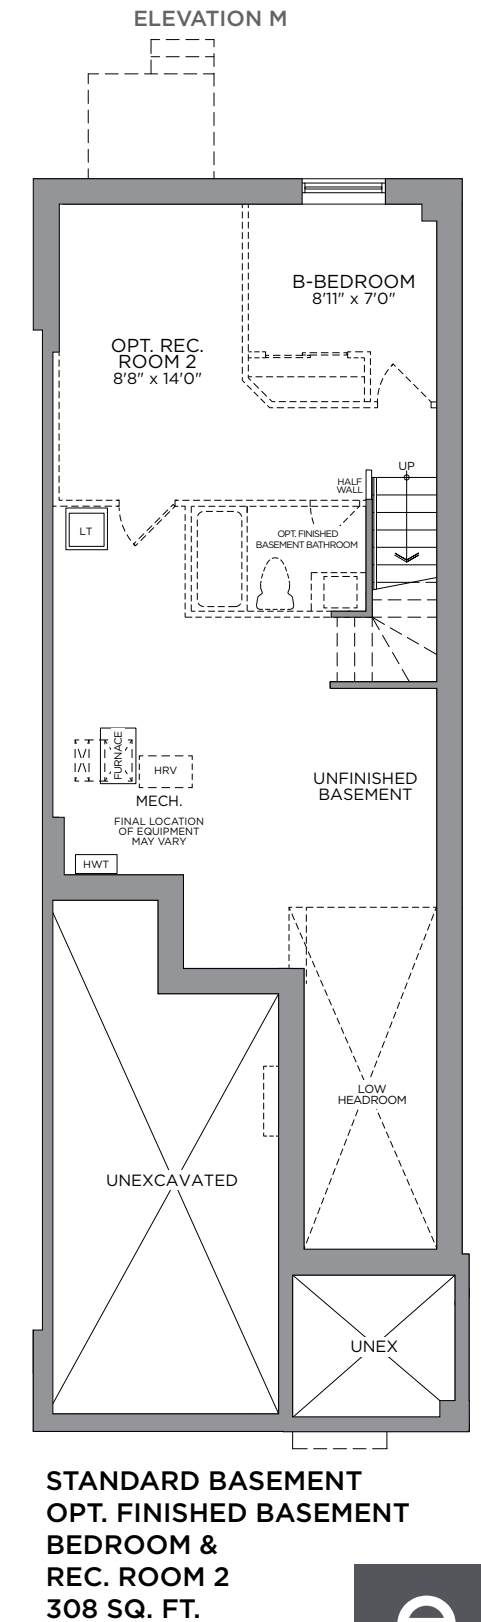

THE WYATT (EC)
4 BEDROOM ~ 1,924 SQ. FT.

**MODERN
TOWNS**

ELEVATION M

ARTIST'S CONCEPT

**MODERN
TOWNS**

THE WYATT (EC) ~ 1,924 SQ. FT.

2,232 SQ. FT. with Optional Finished Basement Recreation Room
2,232 SQ. FT. with Optional Finished Basement Bedroom & Recreation Room 2

*Front window and porch sizing/locations vary based on elevations, see agent for detailed drawings. ** Number of risers to suite final grade. Prices, dimensions and specifications are subject to change without notice. All renderings are artist's concept. E. & O.E. September 2023.