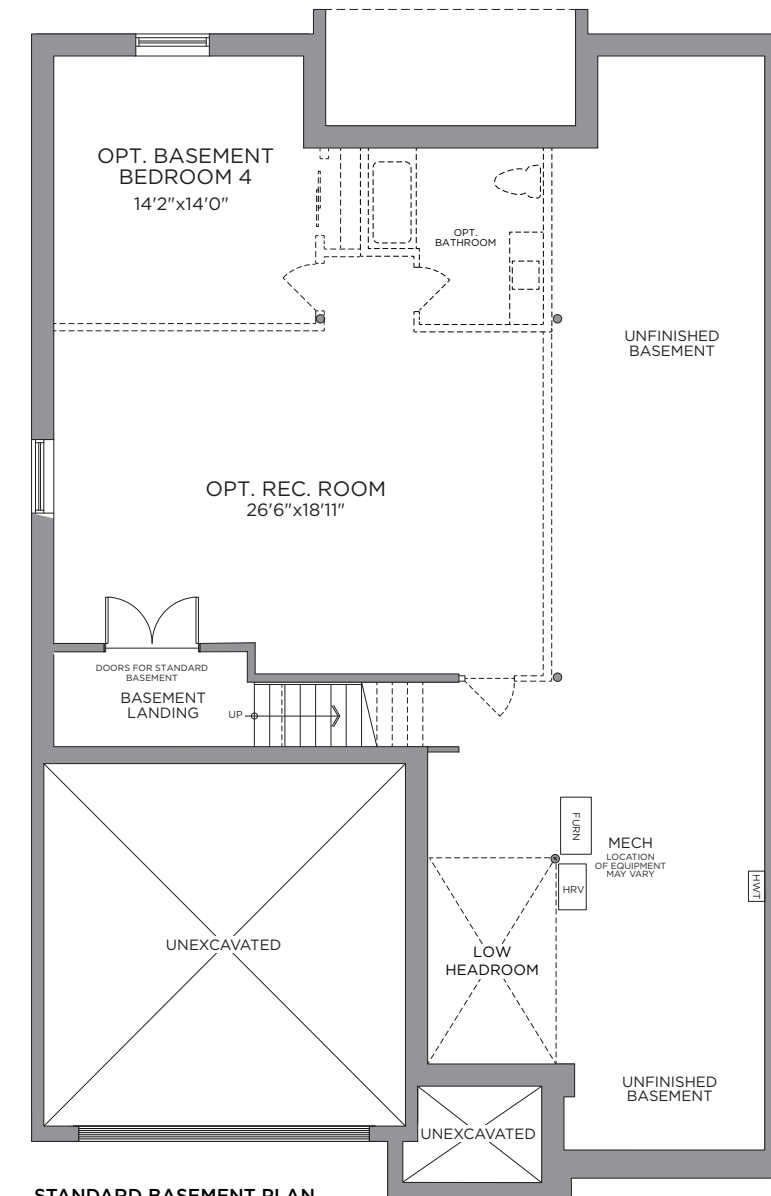

THE WILLOW II (EC)
3 BEDROOM ~ 1,968 SQ. FT.

**BUNGALOW
SINGLES**

ELEVATION C

ARTIST'S CONCEPT

THE WILLOW II (EC)
3 BEDROOM ~ 1,968 SQ. FT.

**BUNGALOW
SINGLES**

ELEVATION M

ARTIST'S CONCEPT

THE WILLOW II (EC) ~ 1,968 SQ. FT.

WITH OPTIONAL FINISHED BASEMENT ~ 2,943 SQ. FT.

ELEVATION M

ELEVATION C

*Front window and porch sizing/locations vary based on elevations, see agent for detailed drawings. ** Number of risers to suit final grade. Prices, dimensions and specifications are subject to change without notice. All renderings are artist's concept. E. & O.E. September 2023.