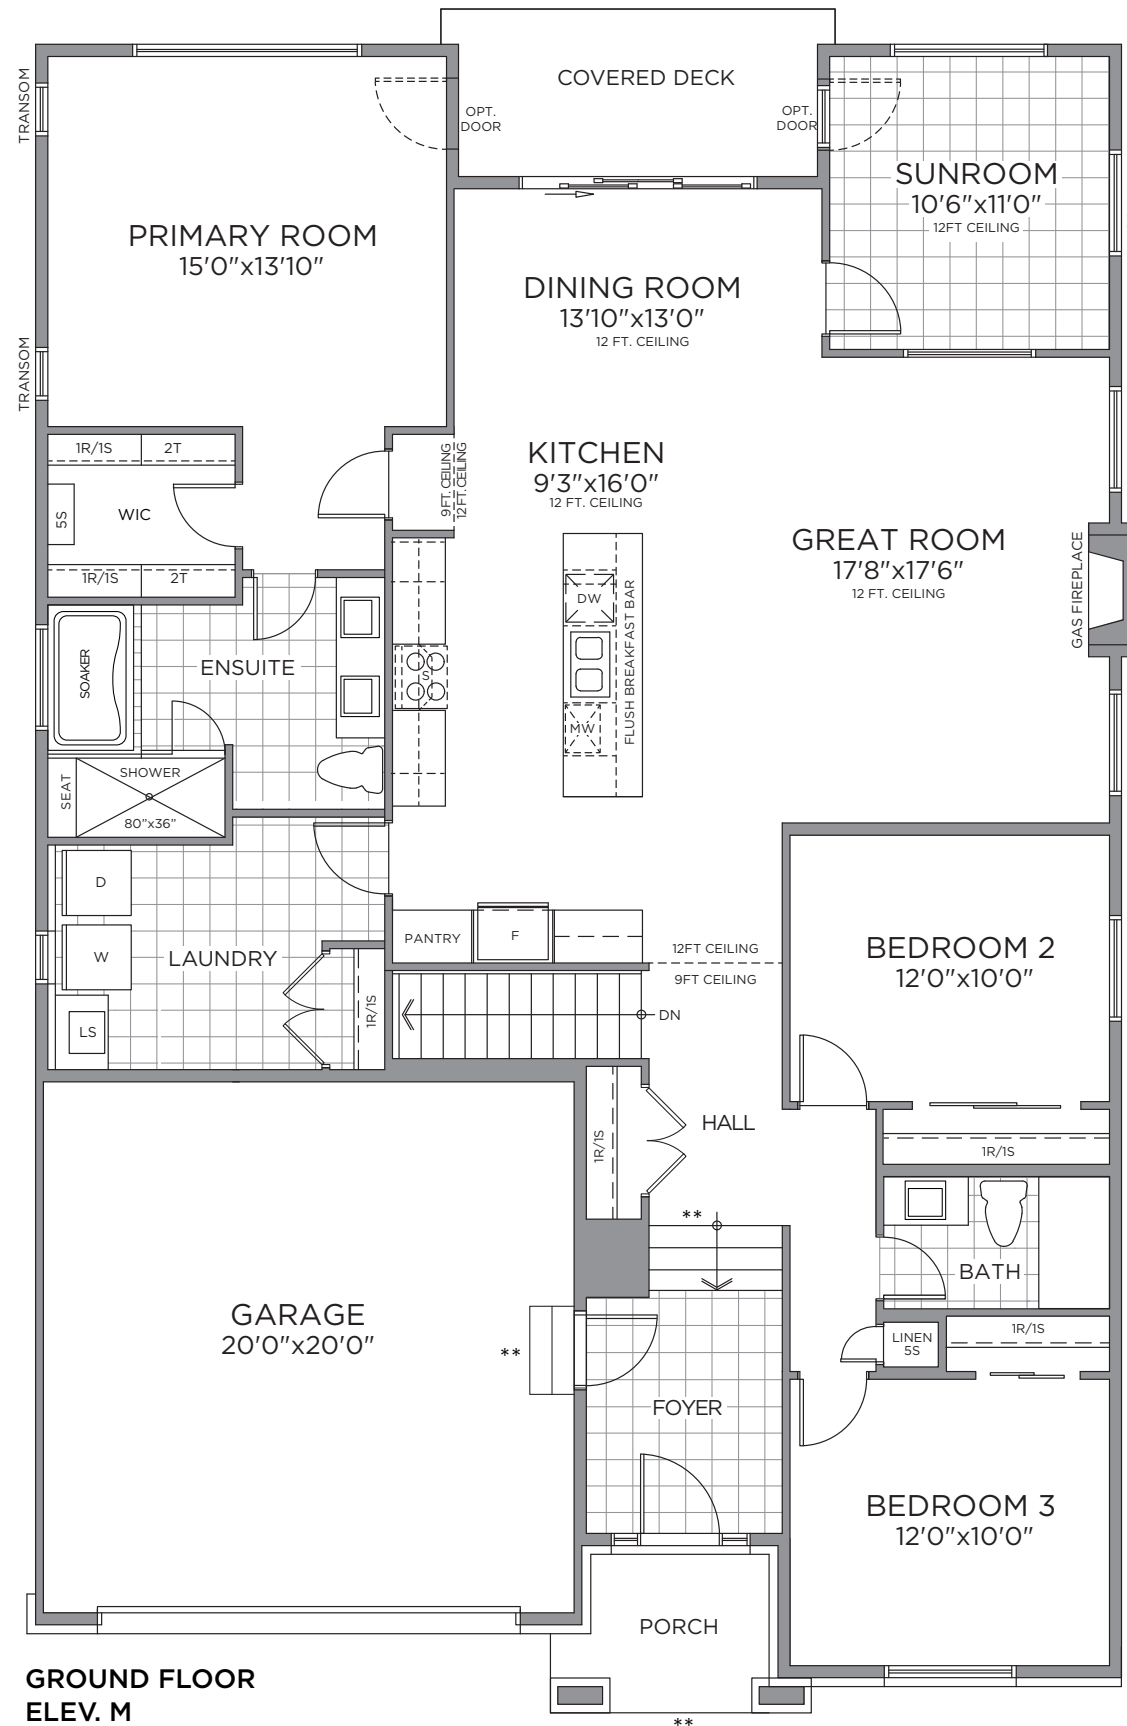

THE WILLOW II (EC)
3 BEDROOM ~ 1,968 SQ. FT.

**BUNGALOW
SINGLES**

ELEVATION C

ARTIST'S CONCEPT

THE WILLOW II (EC)
3 BEDROOM ~ 1,968 SQ. FT.

**BUNGALOW
SINGLES**

ELEVATION M

ARTIST'S CONCEPT

THE WILLOW II (EC) ~ 1,968 SQ. FT.

WITH OPTIONAL FINISHED BASEMENT ~ 2,943 SQ. FT.

ELEVATION M

ELEVATION C

*Front window and porch sizing/locations vary based on elevations, see agent for detailed drawings. ** Number of risers to suit final grade. Prices, dimensions and specifications are subject to change without notice. All renderings are artist's concept. E. & O.E. September 2023.