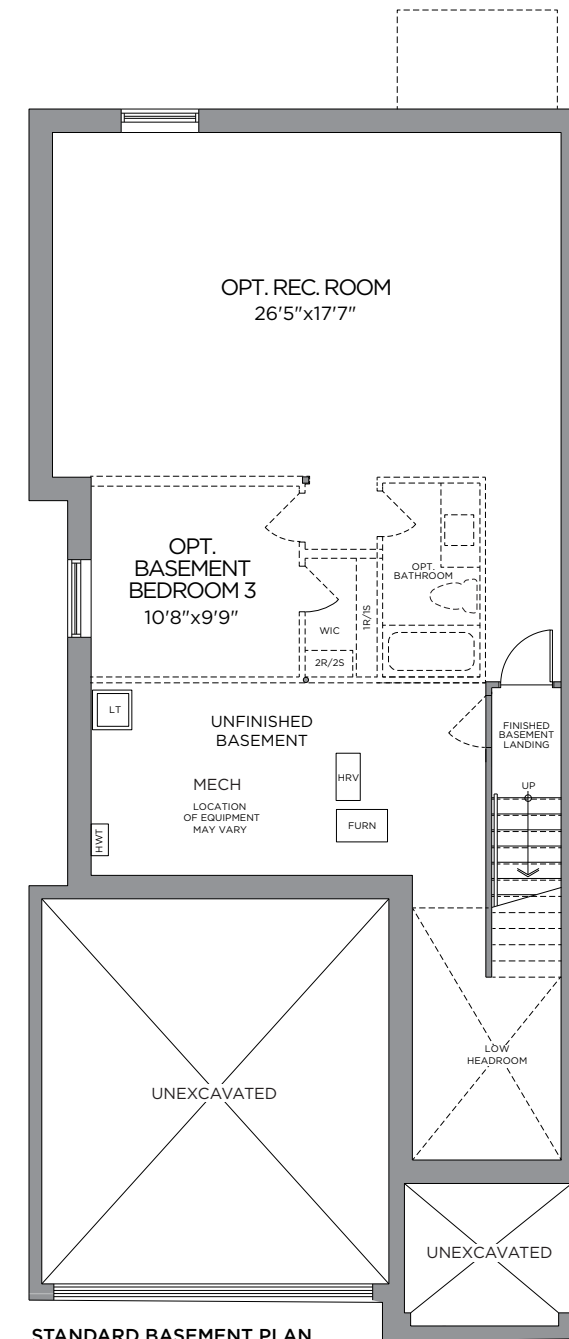

THE LEAH (EC)
2 BEDROOM ~ 1,268 SQ. FT.

**BUNGALOW
SINGLES**

ELEVATION M

ARTIST'S CONCEPT

THE LEAH (EC)
2 BEDROOM ~ 1,268 SQ. FT.

**BUNGALOW
SINGLES**

ELEVATION M

ARTIST'S CONCEPT

THE LEAH (EC) ~ 1,268 SQ. FT.

WITH OPTIONAL FINISHED BASEMENT - 2,116 SQ. FT.

ELEVATION M

GROUND FLOOR
ELEV. M

STANDARD BASEMENT PLAN
OPT. FINISHED BASEMENT
848 SQ. FT.

*Front window and porch sizing/locations vary based on elevations, see agent for detailed drawings. ** Number of risers to suit final grade. Prices, dimensions and specifications are subject to change without notice. All renderings are artist's concept. E. & O.E. September 2023.