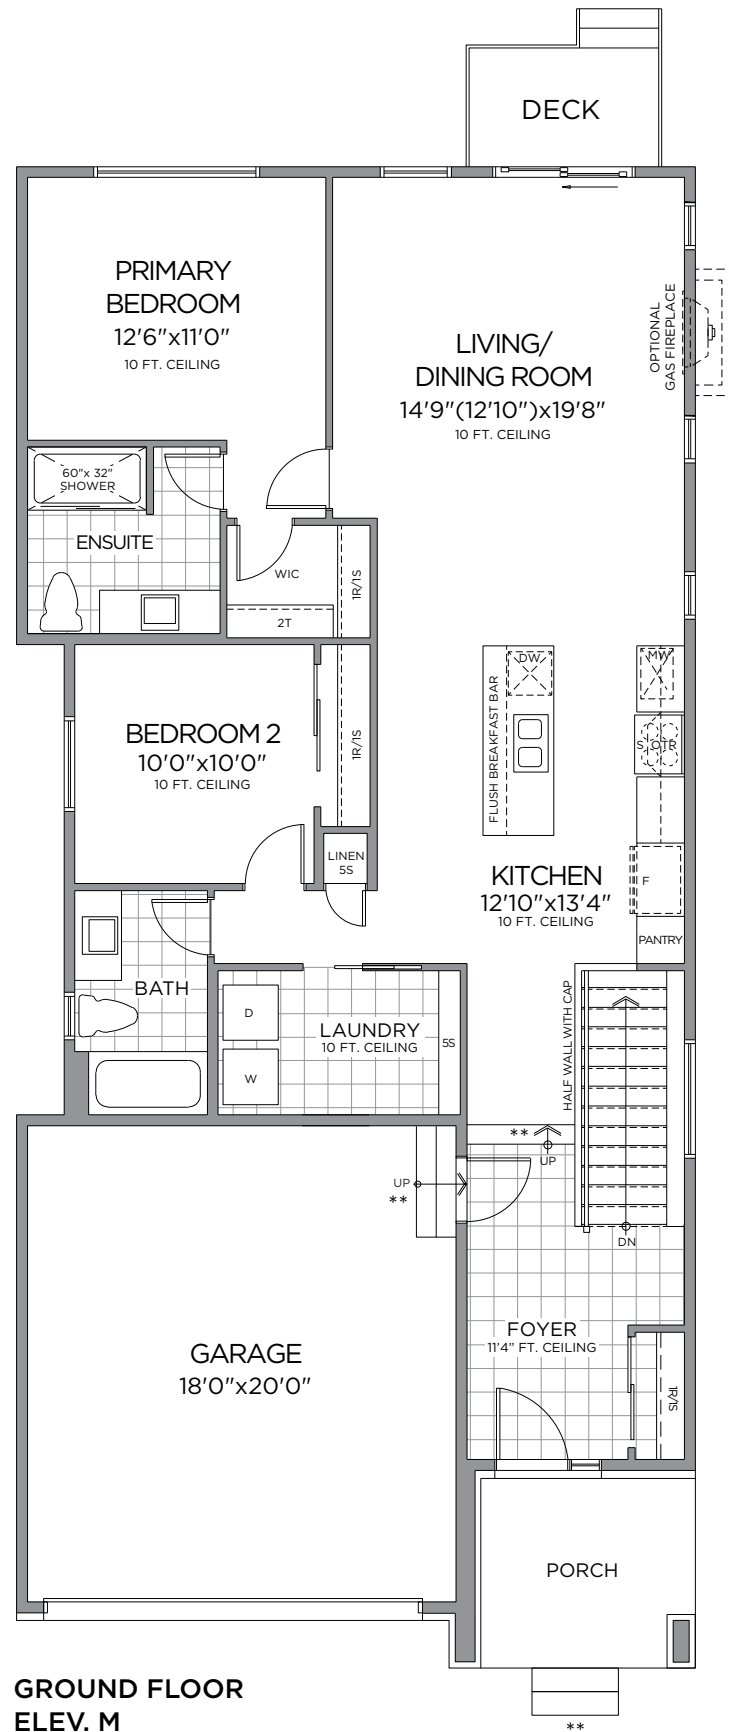

THE LEAH (EC)
2 BEDROOM ~ 1,268 SQ. FT.

**BUNGALOW
SINGLES**

ELEVATION M

ARTIST'S CONCEPT

THE LEAH (EC)
2 BEDROOM ~ 1,268 SQ. FT.

**BUNGALOW
SINGLES**

ELEVATION M

ARTIST'S CONCEPT

THE LEAH (EC) ~ 1,268 SQ. FT.

WITH OPTIONAL FINISHED BASEMENT - 2,116 SQ. FT.

ELEVATION M

GROUND FLOOR
ELEV. M

STANDARD BASEMENT PLAN
OPT. FINISHED BASEMENT
848 SQ. FT.

*Front window and porch sizing/locations vary based on elevations, see agent for detailed drawings. ** Number of risers to suit final grade. Prices, dimensions and specifications are subject to change without notice. All renderings are artist's concept. E. & O.E. September 2023.