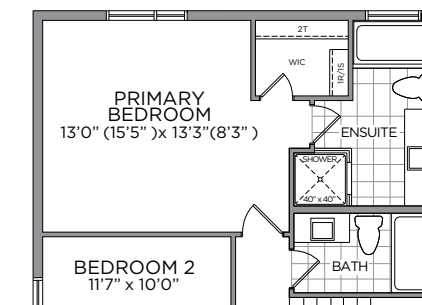

THE HAMILTON (EC)

3 BEDROOM ~ 1,817 SQ. FT.

2-STOREY
SINGLES

ELEVATION C

ARTIST'S CONCEPT

THE HAMILTON (EC)

3 BEDROOM ~ 1,817 SQ. FT.

2-STOREY
SINGLES

ELEVATION M

ARTIST'S CONCEPT

**TWO
STOREY
SINGLES**

THE HAMILTON (EC) ~ 1,817 SQ. FT.

WITH OPTIONAL FINISHED BASEMENT - 2,376 SQ. FT.

WITH OPTIONAL FINISHED BASEMENT FAMILY ROOM - 2,306 SQ. FT.

ELEVATION M

ELEVATION C

*Front window and porch sizing/locations vary based on elevations, see agent for detailed drawings. ** Number of risers to suit final grade. Prices, dimensions and specifications are subject to change without notice. All renderings are artist's concept. E. & O.E. September 2023.