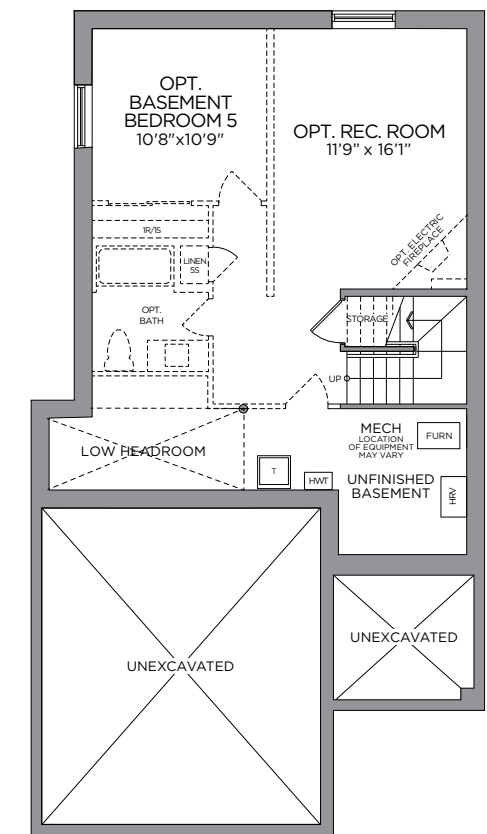

THE HAMILTON (EC)

3 BEDROOM ~ 1,817 SQ. FT.

2-STOREY
SINGLES

ELEVATION C

ARTIST'S CONCEPT

THE HAMILTON (EC)

3 BEDROOM ~ 1,817 SQ. FT.

2-STOREY
SINGLES

ELEVATION M

ARTIST'S CONCEPT

**TWO
STOREY
SINGLES**

THE HAMILTON (EC) ~ 1,817 SQ. FT.

WITH OPTIONAL FINISHED BASEMENT - 2,376 SQ. FT.

WITH OPTIONAL FINISHED BASEMENT FAMILY ROOM - 2,306 SQ. FT.

ELEVATION M

ELEVATION C

*Front window and porch sizing/locations vary based on elevations, see agent for detailed drawings. ** Number of risers to suit final grade. Prices, dimensions and specifications are subject to change without notice. All renderings are artist's concept. E. & O.E. September 2023.