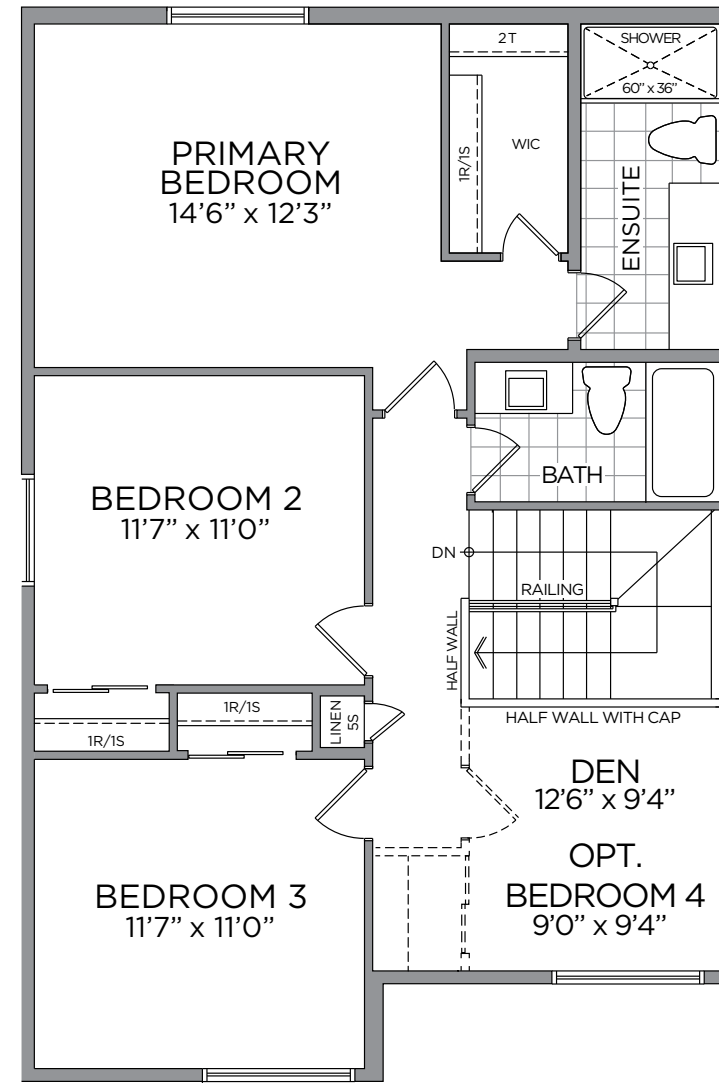

THE HAMILTON (EC)

3 BEDROOM ~ 1,817 SQ. FT.

2-STOREY
SINGLES

ELEVATION C

ARTIST'S CONCEPT

THE HAMILTON (EC)

3 BEDROOM ~ 1,817 SQ. FT.

2-STOREY
SINGLES

ELEVATION M

ARTIST'S CONCEPT

**TWO
STOREY
SINGLES**

THE HAMILTON (EC) ~ 1,817 SQ. FT.

WITH OPTIONAL FINISHED BASEMENT - 2,376 SQ. FT.

WITH OPTIONAL FINISHED BASEMENT FAMILY ROOM - 2,306 SQ. FT.

ELEVATION M

ELEVATION C

*Front window and porch sizing/locations vary based on elevations, see agent for detailed drawings. ** Number of risers to suit final grade. Prices, dimensions and specifications are subject to change without notice. All renderings are artist's concept. E. & O.E. September 2023.