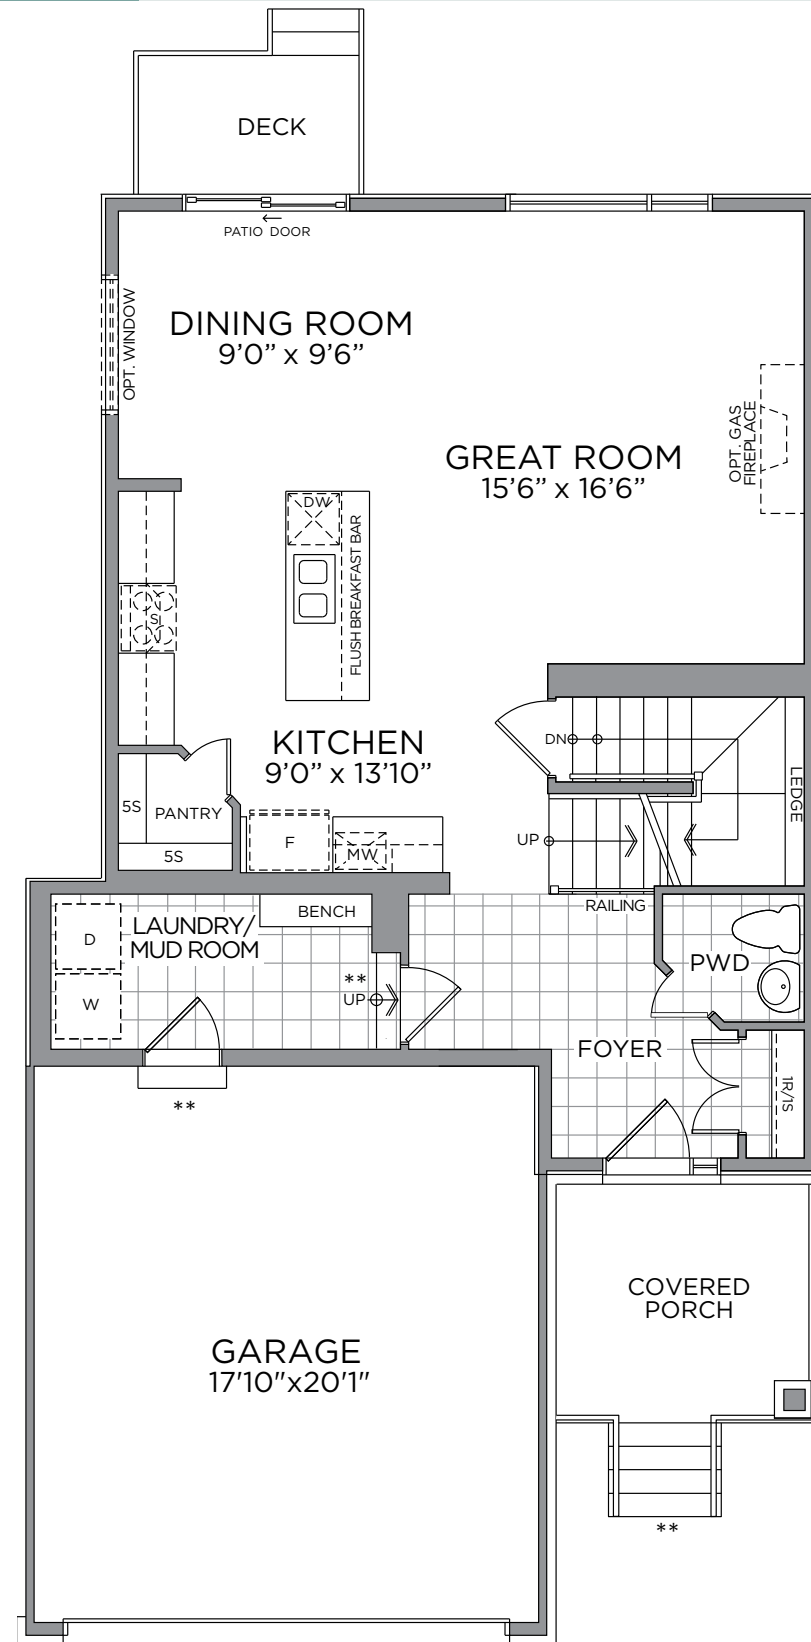

THE HAMILTON (EC)

3 BEDROOM ~ 1,817 SQ. FT.

2-STOREY
SINGLES

ELEVATION C

ARTIST'S CONCEPT

THE HAMILTON (EC)

3 BEDROOM ~ 1,817 SQ. FT.

2-STOREY
SINGLES

ELEVATION M

ARTIST'S CONCEPT

**TWO
STOREY
SINGLES**

THE HAMILTON (EC) ~ 1,817 SQ. FT.

WITH OPTIONAL FINISHED BASEMENT - 2,376 SQ. FT.

WITH OPTIONAL FINISHED BASEMENT FAMILY ROOM - 2,306 SQ. FT.

ELEVATION M

ELEVATION C

*Front window and porch sizing/locations vary based on elevations, see agent for detailed drawings. ** Number of risers to suit final grade. Prices, dimensions and specifications are subject to change without notice. All renderings are artist's concept. E. & O.E. September 2023.