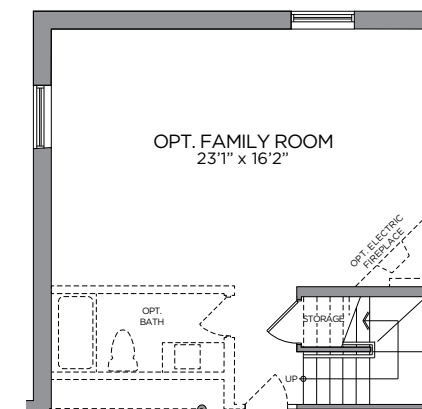

THE HAMILTON (EC)

3 BEDROOM ~ 1,817 SQ. FT.

2-STOREY
SINGLES

ELEVATION C

ARTIST'S CONCEPT

THE HAMILTON (EC)

3 BEDROOM ~ 1,817 SQ. FT.

2-STOREY
SINGLES

ELEVATION M

ARTIST'S CONCEPT

**TWO
STOREY
SINGLES**

THE HAMILTON (EC) ~ 1,817 SQ. FT.

WITH OPTIONAL FINISHED BASEMENT - 2,376 SQ. FT.

WITH OPTIONAL FINISHED BASEMENT FAMILY ROOM - 2,306 SQ. FT.

ELEVATION M

ELEVATION C

*Front window and porch sizing/locations vary based on elevations, see agent for detailed drawings. ** Number of risers to suit final grade. Prices, dimensions and specifications are subject to change without notice. All renderings are artist's concept. E. & O.E. September 2023.