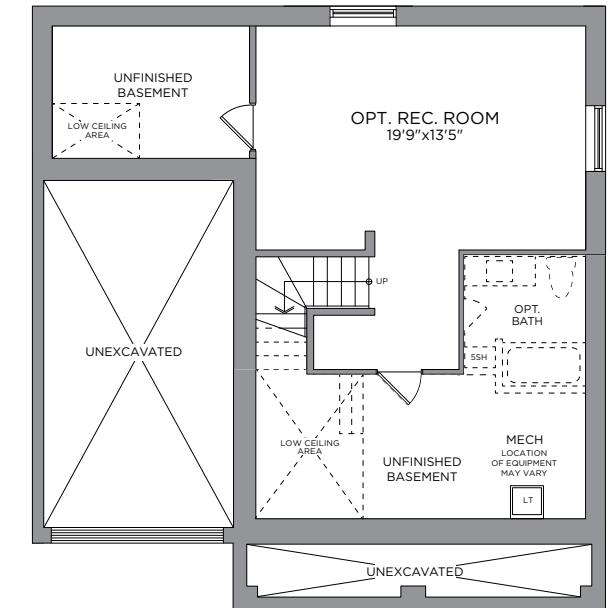

HAILEY (EC)

4 BEDROOM ~ 1,929 SQ. FT.

2-STOREY
SINGLES

ELEVATION M

ARTIST'S CONCEPT

HAILEY (EC)

4 BEDROOM ~ 1,929 SQ. FT.

2-STOREY
SINGLES

ELEVATION C

ARTIST'S CONCEPT

TWO
STOREY
SINGLES

THE HAILEY (EC) ~ 1,929 SQ. FT.

WITH OPTIONAL FINISHED BASEMENT - 2,308 SQ. FT.

ELEVATION C

ELEVATION M

OPT. FINISHED
BASEMENT
BATHROOM

*Front window and porch sizing/locations vary based on elevations, see agent for detailed drawings. ** Number of risers to suit final grade. Prices, dimensions and specifications are subject to change without notice. All renderings are artist's concept. E. & O.E. February 2025.