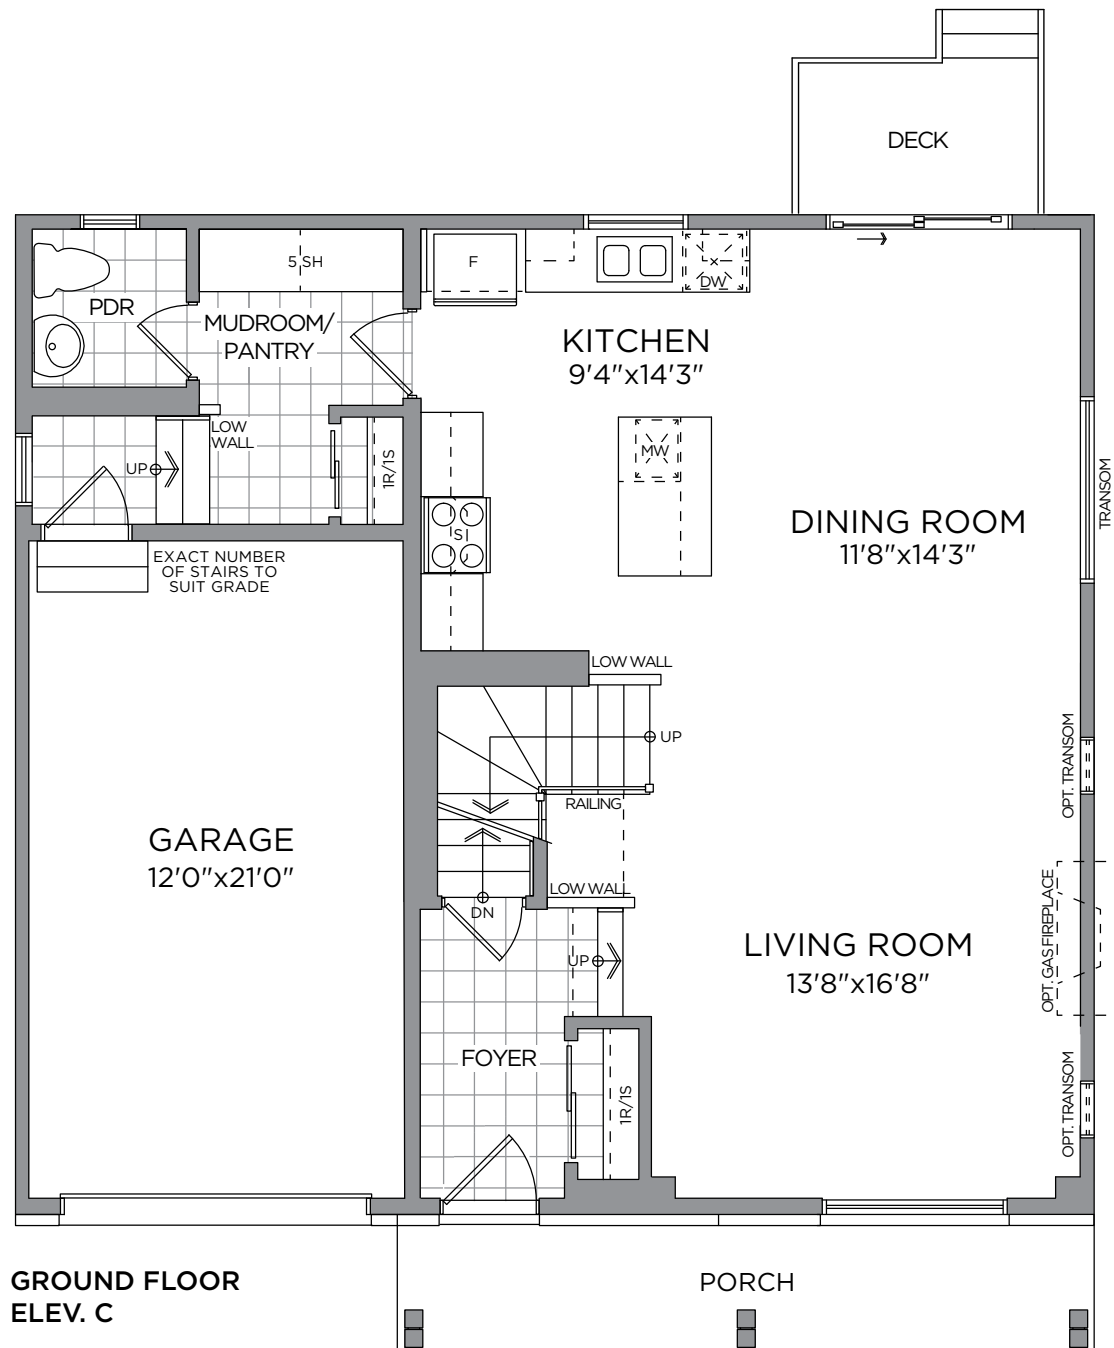

HAILEY (EC)

4 BEDROOM ~ 1,929 SQ. FT.

2-STOREY
SINGLES

ELEVATION M

ARTIST'S CONCEPT

HAILEY (EC)

4 BEDROOM ~ 1,929 SQ. FT.

2-STOREY
SINGLES

ELEVATION C

ARTIST'S CONCEPT

TWO
STOREY
SINGLES

THE HAILEY (EC) ~ 1,929 SQ. FT.

WITH OPTIONAL FINISHED BASEMENT - 2,308 SQ. FT.

ELEVATION C

ELEVATION M

OPT. FINISHED
BASEMENT
BATHROOM

*Front window and porch sizing/locations vary based on elevations, see agent for detailed drawings. ** Number of risers to suit final grade. Prices, dimensions and specifications are subject to change without notice. All renderings are artist's concept. E. & O.E. February 2025.