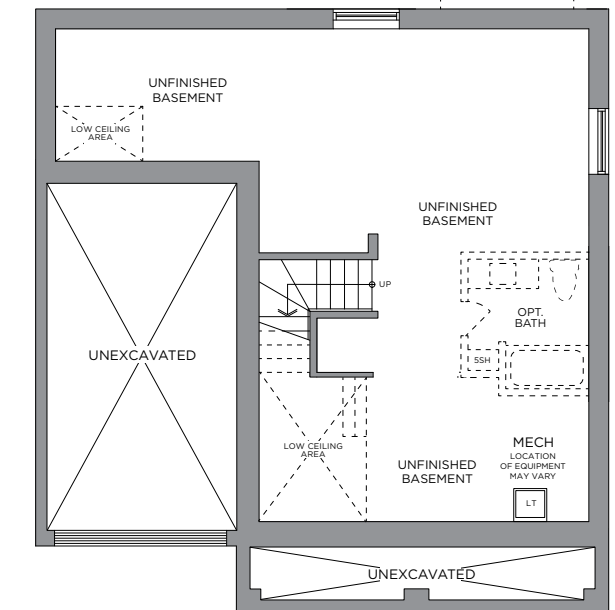

HAILEY (EC)

4 BEDROOM ~ 1,929 SQ. FT.

2-STOREY
SINGLES

ELEVATION M

ARTIST'S CONCEPT

HAILEY (EC)

4 BEDROOM ~ 1,929 SQ. FT.

2-STOREY
SINGLES

ELEVATION C

ARTIST'S CONCEPT

TWO
STOREY
SINGLES

THE HAILEY (EC) ~ 1,929 SQ. FT.

WITH OPTIONAL FINISHED BASEMENT - 2,308 SQ. FT.

ELEVATION C

ELEVATION M

OPT. FINISHED
BASEMENT
BATHROOM

*Front window and porch sizing/locations vary based on elevations, see agent for detailed drawings. ** Number of risers to suit final grade. Prices, dimensions and specifications are subject to change without notice. All renderings are artist's concept. E. & O.E. February 2025.