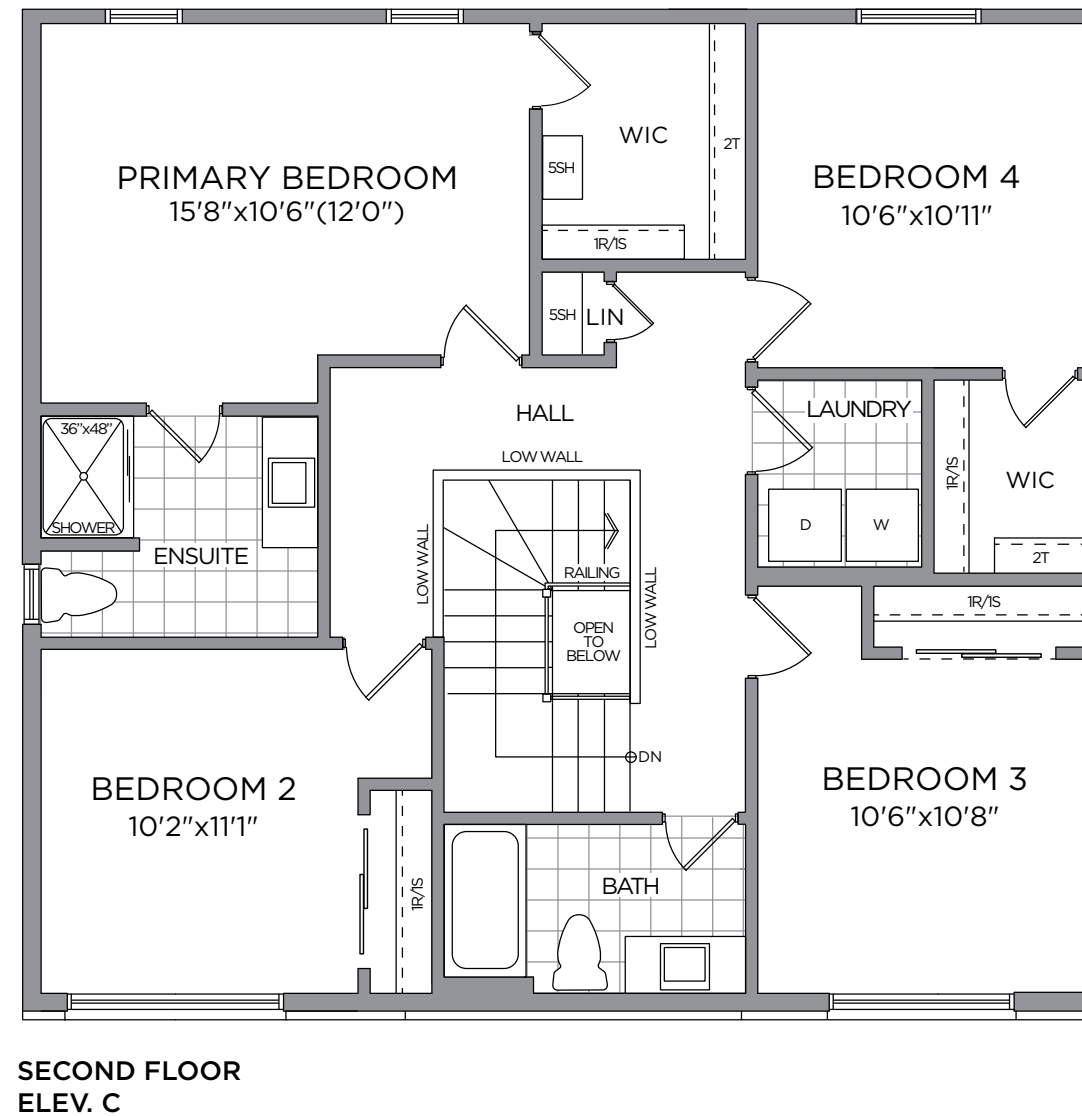

HAILEY (EC)

4 BEDROOM ~ 1,929 SQ. FT.

2-STOREY
SINGLES

ELEVATION M

ARTIST'S CONCEPT

HAILEY (EC)

4 BEDROOM ~ 1,929 SQ. FT.

2-STOREY
SINGLES

ELEVATION C

ARTIST'S CONCEPT

TWO
STOREY
SINGLES

THE HAILEY (EC) ~ 1,929 SQ. FT.

WITH OPTIONAL FINISHED BASEMENT - 2,308 SQ. FT.

ELEVATION C

ELEVATION M

OPT. FINISHED
BASEMENT
BATHROOM

*Front window and porch sizing/locations vary based on elevations, see agent for detailed drawings. ** Number of risers to suit final grade. Prices, dimensions and specifications are subject to change without notice. All renderings are artist's concept. E. & O.E. February 2025.