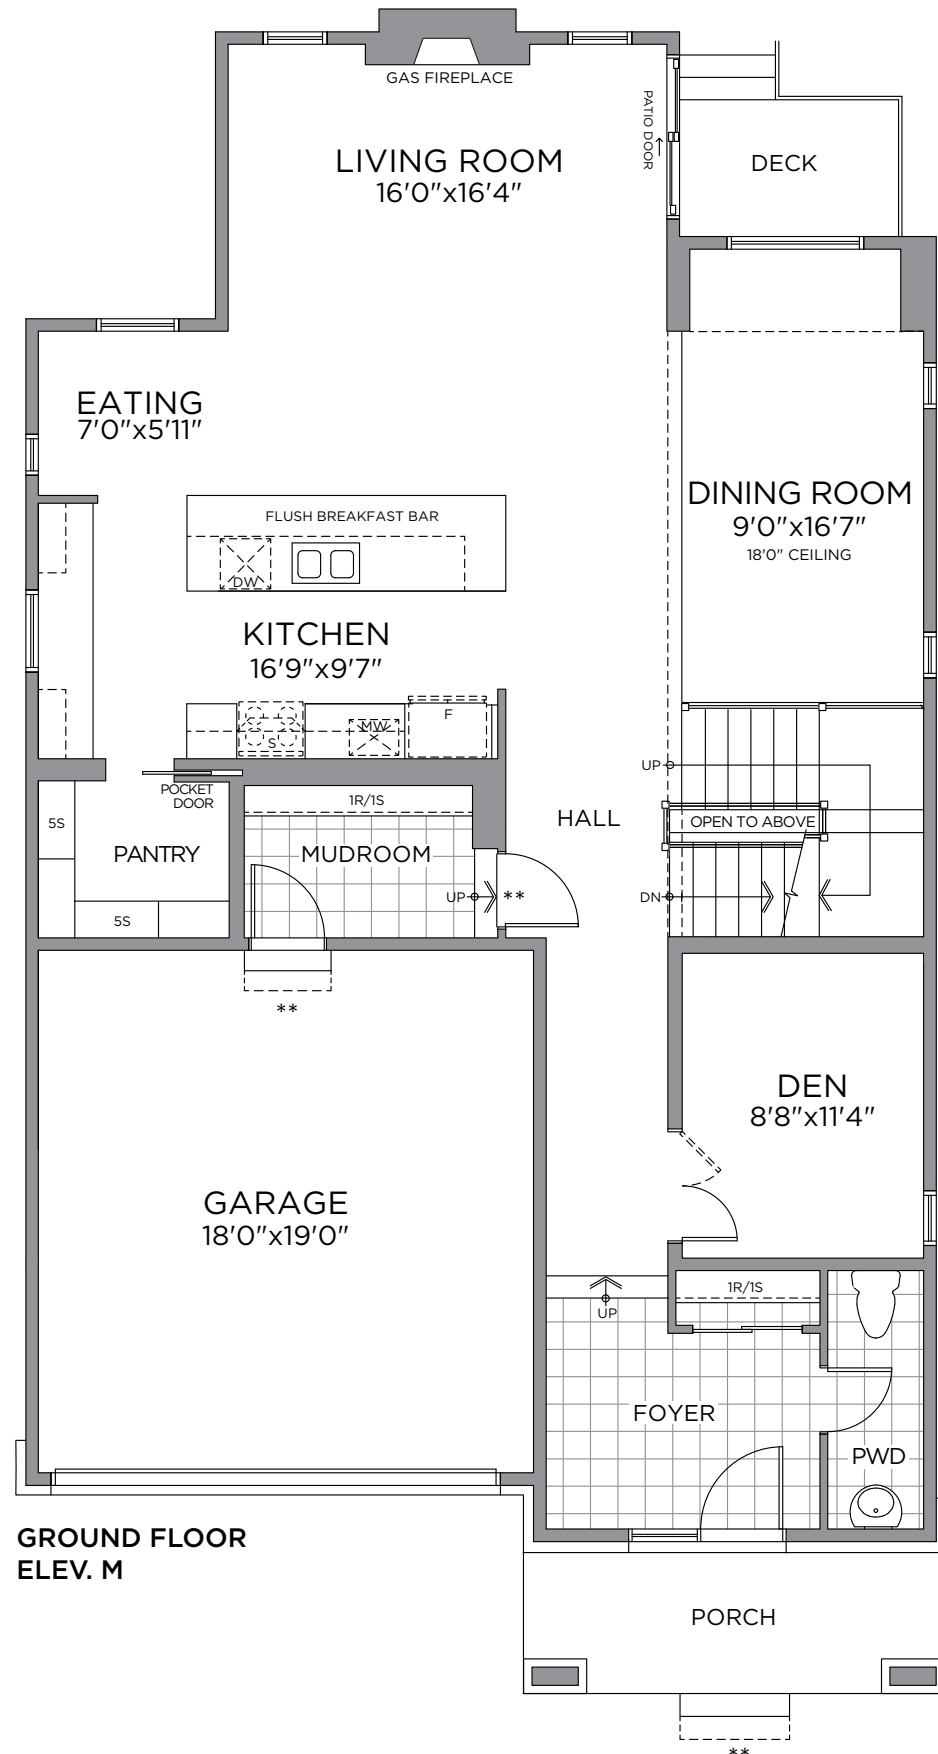

THE ELLIOT (EC)
4 BEDROOM ~ 2,788 SQ. FT.

**2-STOREY
SINGLES**

ELEVATION C

ARTIST'S CONCEPT

THE ELLIOT (EC)
4 BEDROOM ~ 2,788 SQ. FT.

**2-STOREY
SINGLES**

ELEVATION M

ARTIST'S CONCEPT

TWO
STOREY
SINGLES

THE ELLIOT (EC) ~ 2,788 SQ. FT.

WITH OPTIONAL FINISHED BASEMENT - 3,503 SQ. FT.

ELEVATION M

ELEVATION C

*Front window and porch sizing/locations vary based on elevations, see agent for detailed drawings. ** Number of risers to suit final grade. Prices, dimensions and specifications are subject to change without notice. All renderings are artist's concept. E. & O.E. September 2023.