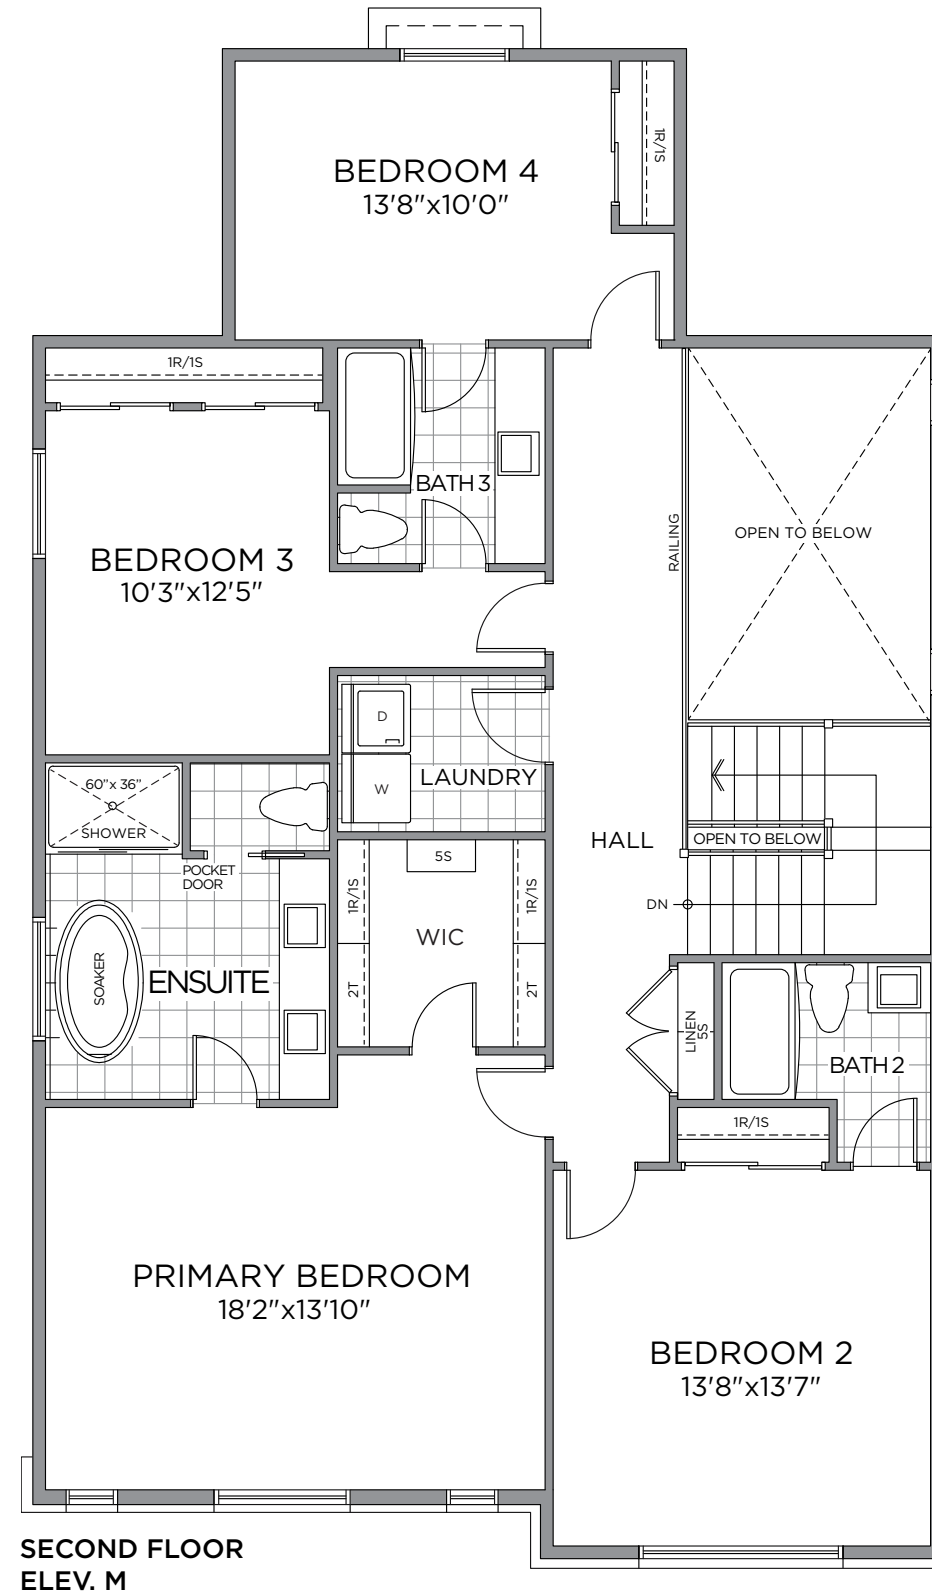

THE ELLIOT (EC)
4 BEDROOM ~ 2,788 SQ. FT.

**2-STOREY
SINGLES**

ELEVATION C

ARTIST'S CONCEPT

THE ELLIOT (EC)
4 BEDROOM ~ 2,788 SQ. FT.

**2-STOREY
SINGLES**

ELEVATION M

ARTIST'S CONCEPT

TWO
STOREY
SINGLES

THE ELLIOT (EC) ~ 2,788 SQ. FT.

WITH OPTIONAL FINISHED BASEMENT - 3,503 SQ. FT.

ELEVATION M

ELEVATION C

*Front window and porch sizing/locations vary based on elevations, see agent for detailed drawings. ** Number of risers to suit final grade. Prices, dimensions and specifications are subject to change without notice. All renderings are artist's concept. E. & O.E. September 2023.