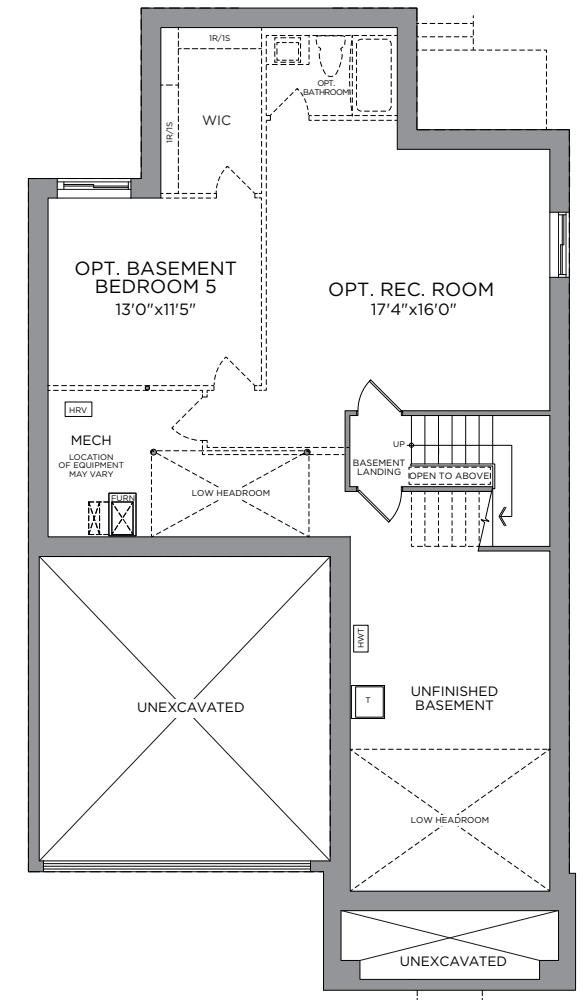

THE ELLIOT (EC)
4 BEDROOM ~ 2,788 SQ. FT.

**2-STOREY
SINGLES**

ELEVATION C

ARTIST'S CONCEPT

THE ELLIOT (EC)
4 BEDROOM ~ 2,788 SQ. FT.

**2-STOREY
SINGLES**

ELEVATION M

ARTIST'S CONCEPT

TWO
STOREY
SINGLES

THE ELLIOT (EC) ~ 2,788 SQ. FT.

WITH OPTIONAL FINISHED BASEMENT - 3,503 SQ. FT.

ELEVATION M

ELEVATION C

*Front window and porch sizing/locations vary based on elevations, see agent for detailed drawings. ** Number of risers to suit final grade. Prices, dimensions and specifications are subject to change without notice. All renderings are artist's concept. E. & O.E. September 2023.