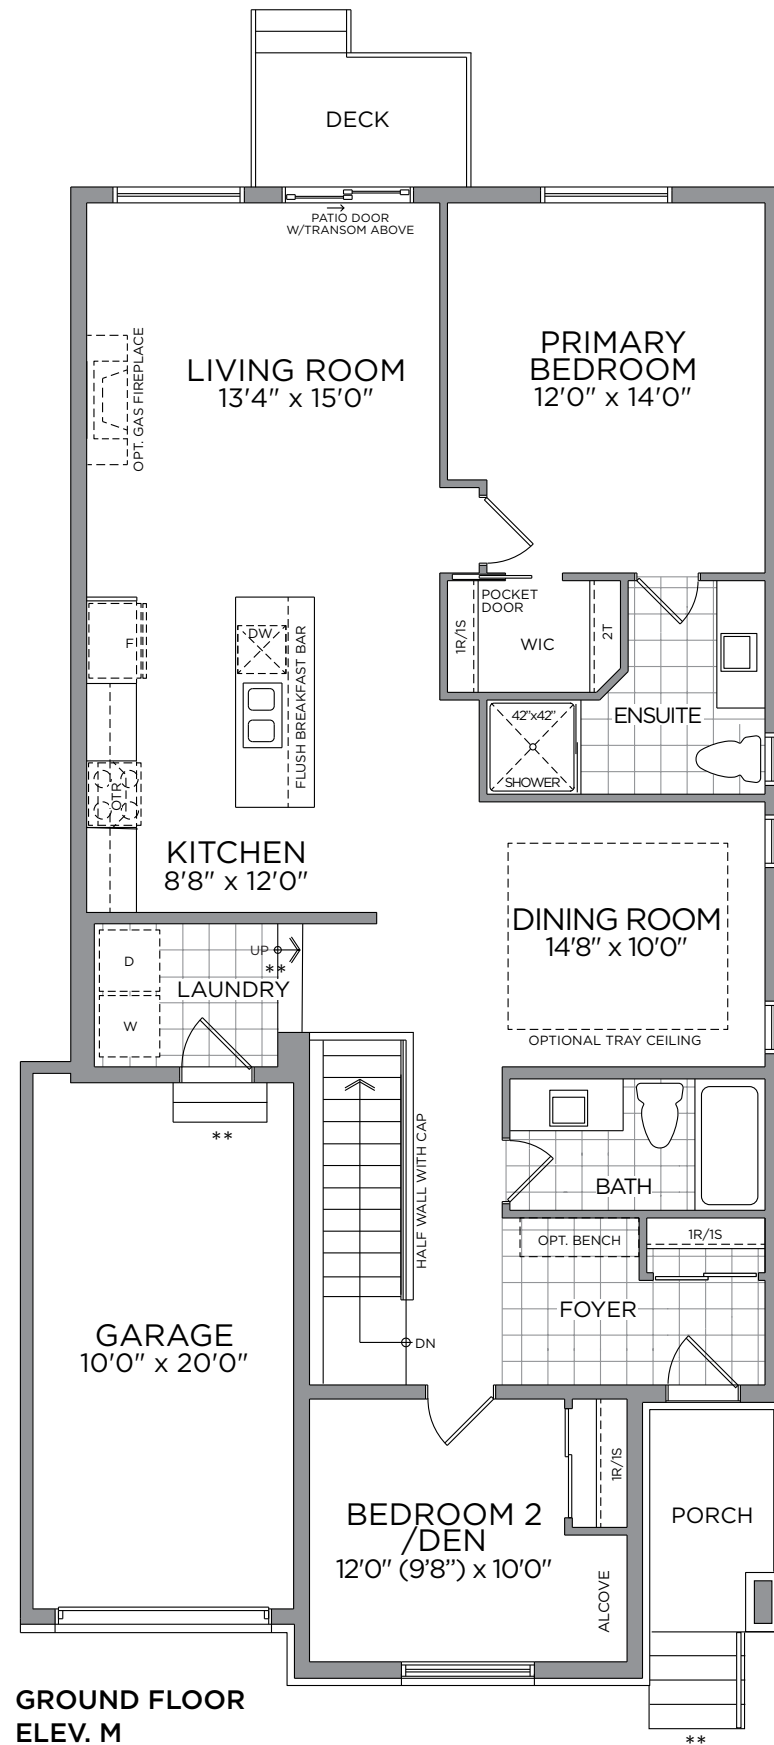

THE CARLING (EC)
2 BEDROOM ~ 1,283 SQ. FT.

**BUNGALOW
SINGLES**

ELEVATION M

ARTIST'S CONCEPT

THE CARLING (EC)
2 BEDROOM ~ 1,283 SQ. FT.

**BUNGALOW
SINGLES**

ELEVATION M

ARTIST'S CONCEPT

THE CARLING (EC) ~ 1,283 SQ. FT.

WITH OPTIONAL FINISHED BASEMENT - 1,854 SQ. FT.

ELEVATION M

*Front window and porch sizing/locations vary based on elevations, see agent for detailed drawings. ** Number of risers to suit final grade. Prices, dimensions and specifications are subject to change without notice. All renderings are artist's concept. E. & O.E. September 2023.