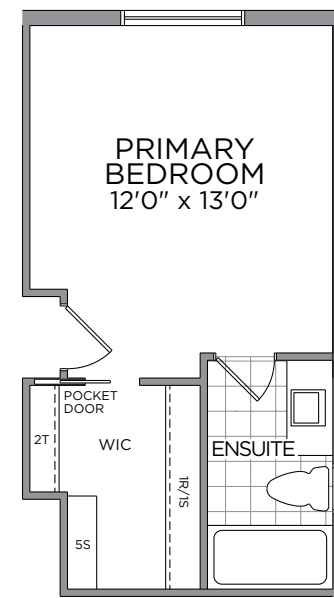

THE CARLING (EC)
2 BEDROOM ~ 1,283 SQ. FT.

**BUNGALOW
SINGLES**

ELEVATION M

ARTIST'S CONCEPT

THE CARLING (EC)
2 BEDROOM ~ 1,283 SQ. FT.

**BUNGALOW
SINGLES**

ELEVATION M

ARTIST'S CONCEPT

THE CARLING (EC) ~ 1,283 SQ. FT.

WITH OPTIONAL FINISHED BASEMENT - 1,854 SQ. FT.

ELEVATION M

*Front window and porch sizing/locations vary based on elevations, see agent for detailed drawings. ** Number of risers to suit final grade. Prices, dimensions and specifications are subject to change without notice. All renderings are artist's concept. E. & O.E. September 2023.