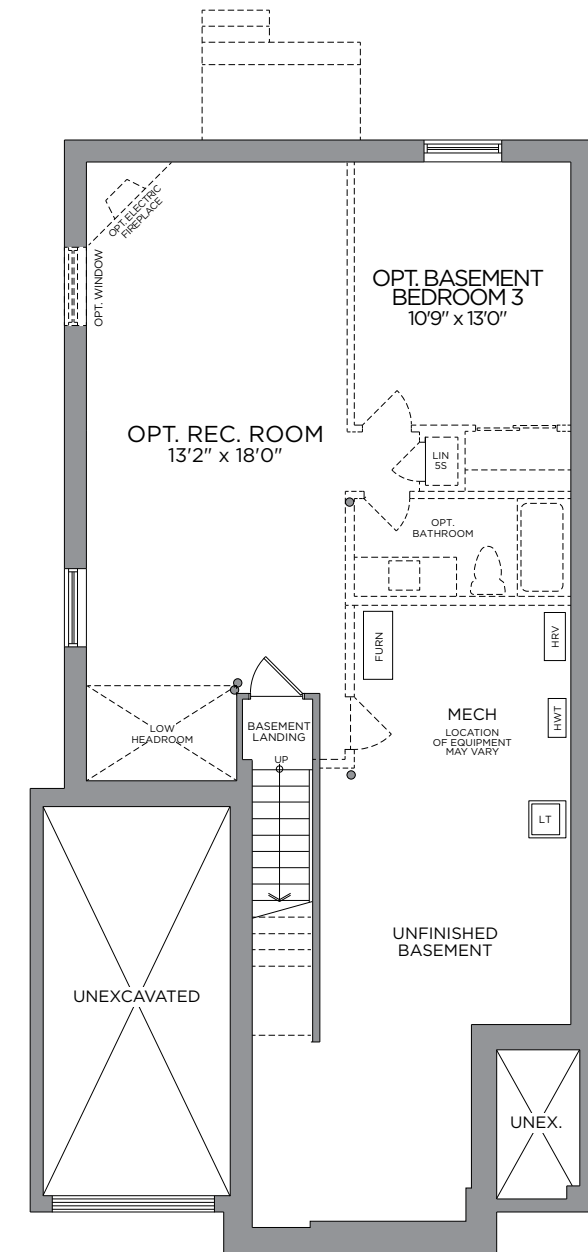

THE CARLING (EC)
2 BEDROOM ~ 1,283 SQ. FT.

**BUNGALOW
SINGLES**

ELEVATION M

ARTIST'S CONCEPT

THE CARLING (EC)
2 BEDROOM ~ 1,283 SQ. FT.

**BUNGALOW
SINGLES**

ELEVATION M

ARTIST'S CONCEPT

THE CARLING (EC) ~ 1,283 SQ. FT.

WITH OPTIONAL FINISHED BASEMENT - 1,854 SQ. FT.

ELEVATION M

*Front window and porch sizing/locations vary based on elevations, see agent for detailed drawings. ** Number of risers to suit final grade. Prices, dimensions and specifications are subject to change without notice. All renderings are artist's concept. E. & O.E. September 2023.